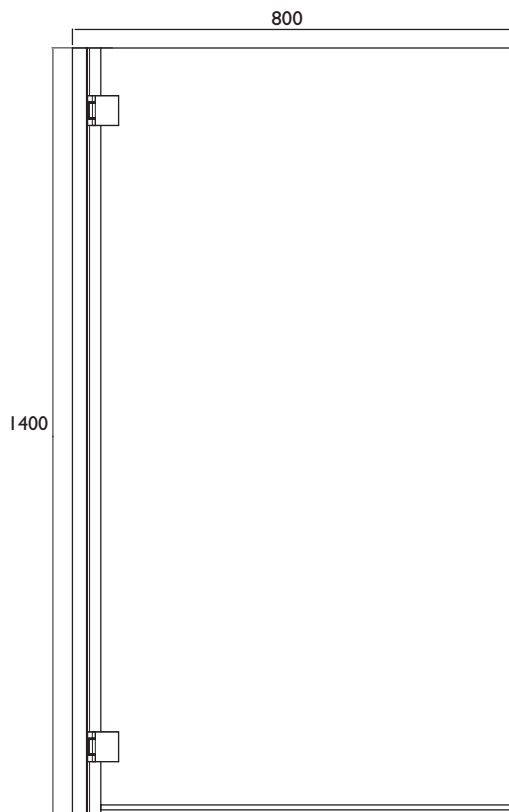

## Launceston Hinged Bath Screen Chrome Frame

### Product Specification

**Product Code:** SBLAU05  
**Finish:** Glass/Chrome  
**Product Type:** Bath/Shower Screen