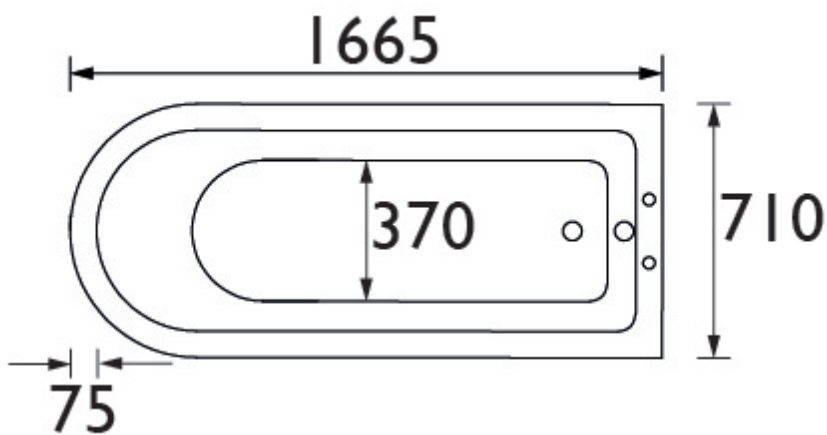

TECHNICAL DATA SHEET **HERITAGE**[®] BATHROOMS

Tilbury Corner Freestanding Acrylic Bath 0TH Left/Right Handed

Product Specification

Product Code: BTIFSW00L/BTIFSW00R
Finish: White with Chrome Feet
Product Type: Freestanding Bath