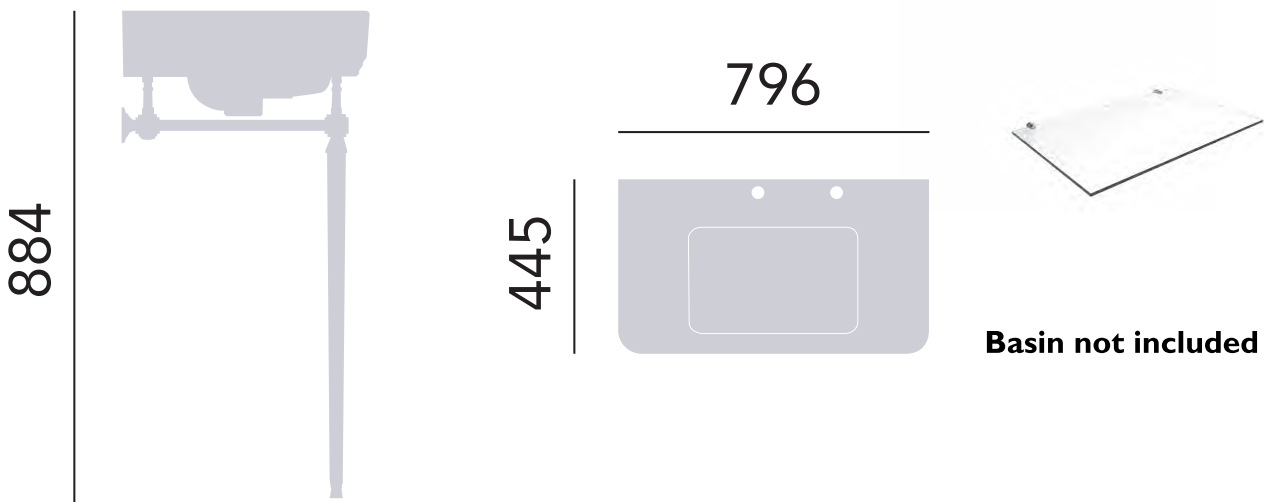

### Abingdon Glass Shelf for Wynwood 800 Washstand

#### Product Specification

**Product Code:** WGABWYN8  
**Finish:** Chrome Plated  
**Product Type:** Furniture

**Overall Dimensions**