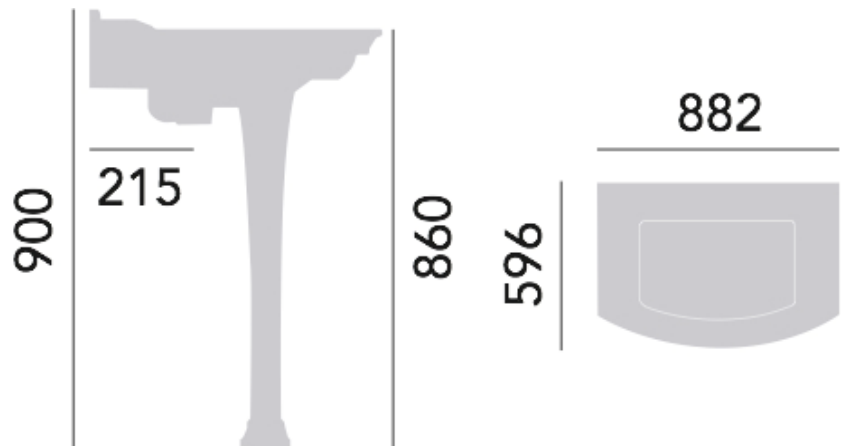

Additional Information

- Lifetime Guarantee
- Vitreous China Manufactured to:
  BS EN 31:2011+A1 2014
  BS 1188:1974
  BS 3402:1969