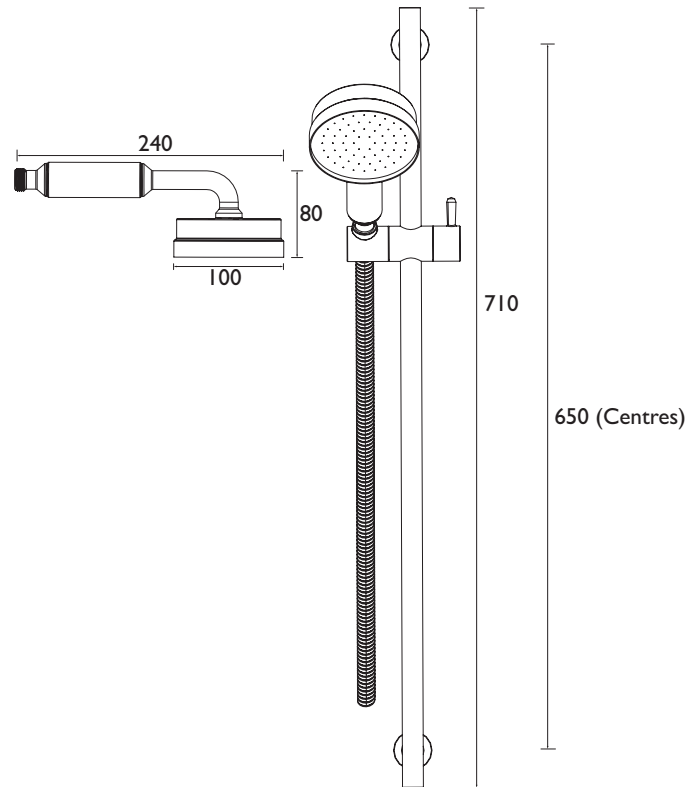

### Specification

Main Construction Material:	Brass
Adjustable Bracket:	No
Shower Head Type:	Deluxe Handset
Maximum Hot Water Supply Temperature °C:	65
Maximum Static Pressure (Bar):	10
Plumbing System Suitability:	All - Ideally Balanced
Working Pressure Range:	Min. 0.2 Bar; Max. 4.0 Bar
Isolation Valve Included:	No
Riser Length:	710 mm
Rub Clean Handset:	Yes
Mounting Type:	Wall Mounted
Inlet Connection:	G 1/2" BSP

### Dimensions (measurements in mm)