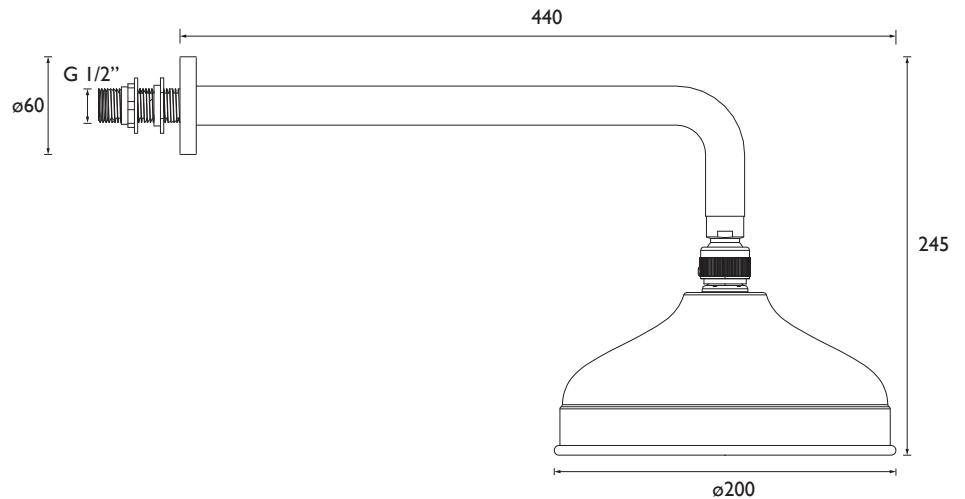

Features:

- Extra-large 8" deluxe fixed head

Product Certifications:

Additional Information:

Specification

Finish/Colour:	Chrome Plated
Main Construction Material:	Brass
Shower Kit:	Shower Arm with Adjustable Fixed Head
Shower Head Type:	Fixed Head with Swivel
Rub Clean Nozzles:	Yes
Mounting Type:	Wall
Plumbing System Suitability:	Suitable for all plumbing systems
Minimum Dynamic Pressure (bar):	0.2 bar
Maximum Dynamic Pressure (bar):	5 bar
Maximum Static Pressure (bar):	10 bar
Maximum Hot Water Supply Temperature °C:	65
Connection Inlet:	G 1/2"
Connection Outlet:	G 1/2"
Isolation Included:	No
Check Valve Included:	No
What's Included:	1x Shower Arm, 1x Fixed Head

Dimensions (measurements in mm)

Flow Rates (l/min)

System Pressure (bar)	0.2	0.5	1	2	3	5
Through Fixed Head (mixed)	9.2	15.2	21.5	30.5	37.4	48.2