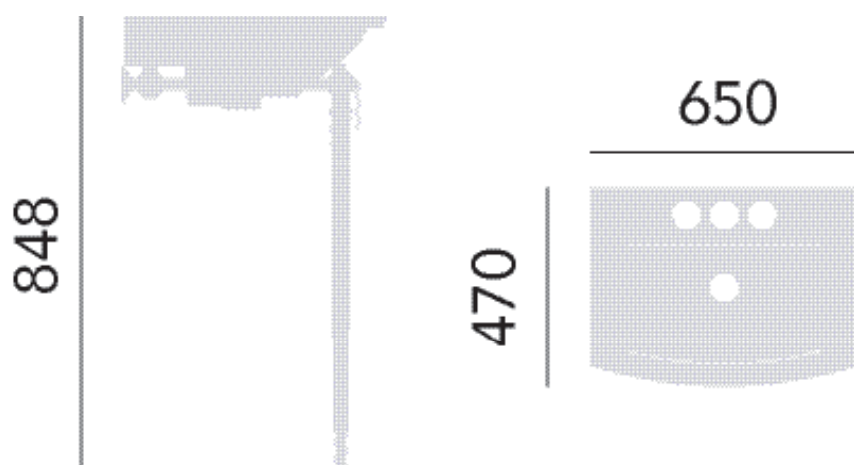

Abingdon Blenheim Washstand Rose Gold

Product Specification

Product Code: WSABBLERG
Finish: Rose Gold Plated
Product Type: Furniture

Basin not included

Overall Dimensions

Additional Information

- Glass Shelf Available (WGABBLERG)
- Towel Rail Available (WTABUNIRG)
- Basin Required: PHPW061 (1 hole), PHPW06 (2 hole) or PHP063 (3 hole)
- Tested to EN:14688 (Load Test)