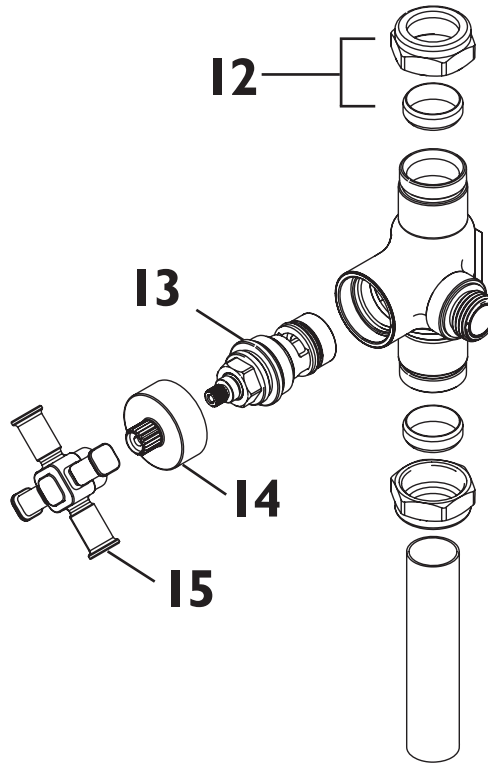

Product Code: SSOBDUAL04

Revision: D2

1	Elbow Assembly (Pair)
2	Fixing Kit
3	8lpm Flow Limiter White
4	1/2" Check Valve
5	Thermostat and Piston Assembly
6	Thermostatic Cartridge
7	Flow Handle Assembly
8	Temperature Stop
9	Temperature Handle Assembly
10	Soap Dish
11	Handset Holder
12	22m Nut & Olive
13	Diverter Cartridge
14	Shroud
15	Diverter Handle Assembly
16	5ft Cone to Nut Hose
17	Handset
18	200mm Fixed Head
19	Wall Bracket Assembly
20	Riser Rail Kit
21	Nut, Olive and Connector