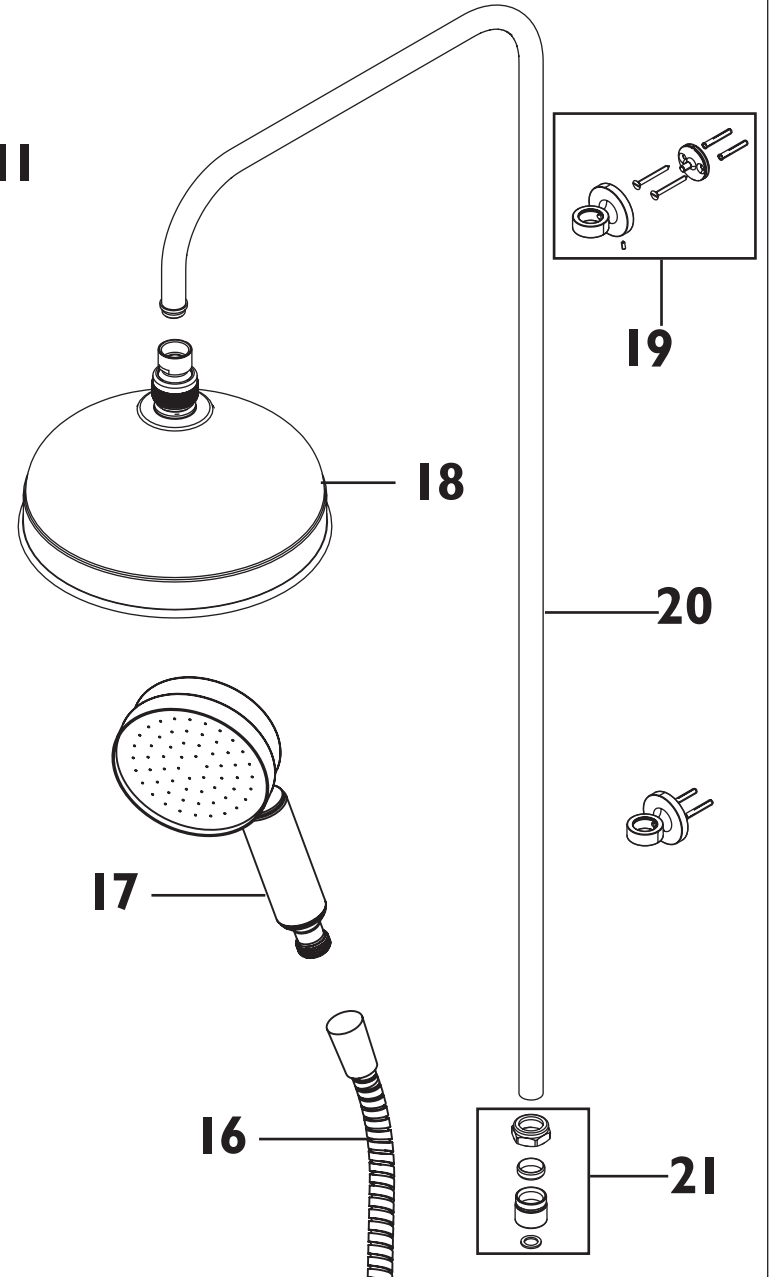

Product Code: SSOBDUAL04

Revision: D2

1	Elbow Assembly (Pair)
2	Fixing Kit
3	8lpm Flow Limiter White
4	1/2" Check Valve
5	Thermostat and Piston Assembly
6	Thermostatic Cartridge
7	Flow Handle Assembly
8	Temperature Stop
9	Temperature Handle Assembly
10	Soap Dish
11	Handset Holder
12	22m Nut & Olive
13	Diverter Cartridge
14	Shroud
15	Diverter Handle Assembly
16	5ft Cone to Nut Hose
17	Handset
18	200mm Fixed Head
19	Wall Bracket Assembly
20	Riser Rail Kit
21	Nut, Olive and Connector