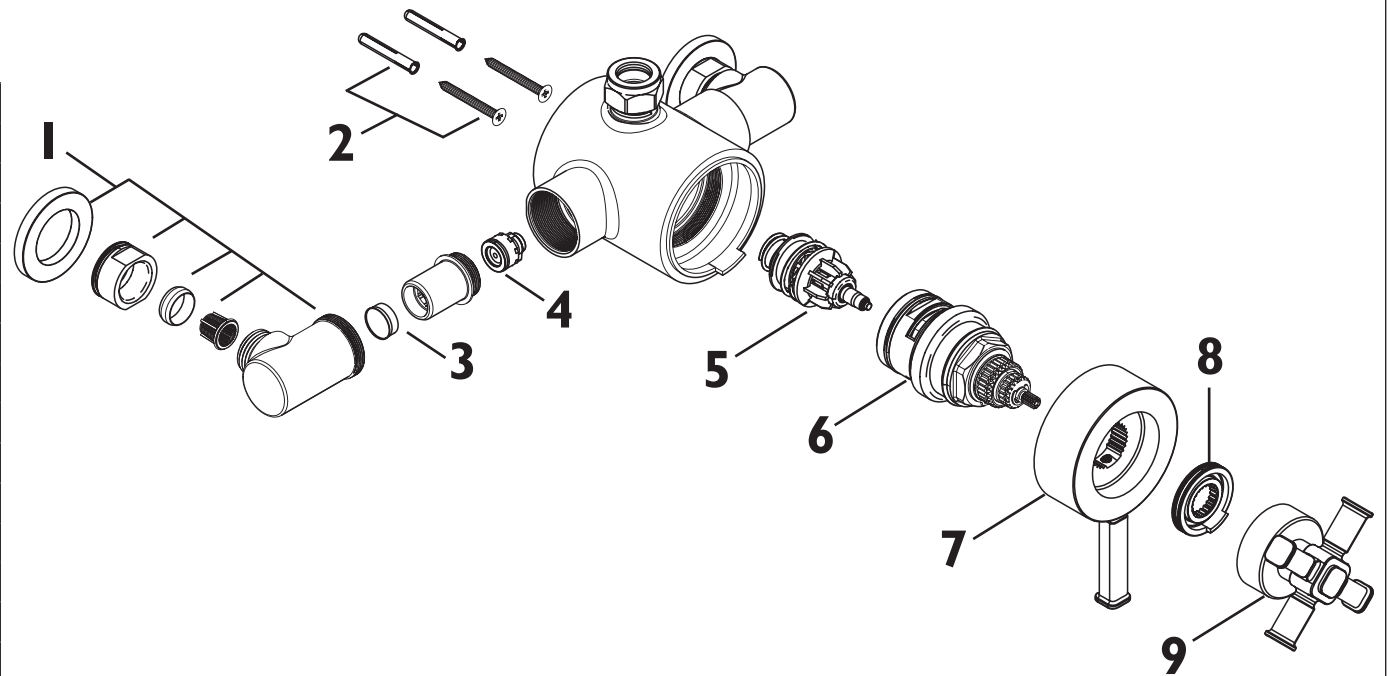

Product Code: SSOBDUAL04

Revision: D2

1	Elbow Assembly (Pair)
2	Fixing Kit
3	8lpm Flow Limiter White
4	1/2" Check Valve
5	Thermostat and Piston Assembly
6	Thermostatic Cartridge
7	Flow Handle Assembly
8	Temperature Stop
9	Temperature Handle Assembly
10	Soap Dish
11	Handset Holder
12	22m Nut & Olive
13	Diverter Cartridge
14	Shroud
15	Diverter Handle Assembly
16	5ft Cone to Nut Hose
17	Handset
18	200mm Fixed Head
19	Wall Bracket Assembly
20	Riser Rail Kit
21	Nut, Olive and Connector