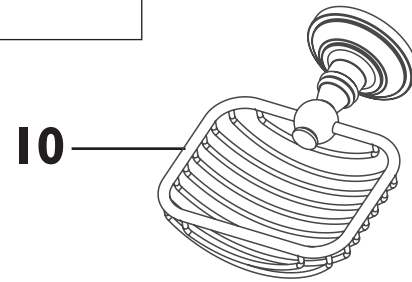

Product Code: SSOBDUAL04

Revision: D2

1	Elbow Assembly (Pair)
2	Fixing Kit
3	8lpm Flow Limiter White
4	1/2" Check Valve
5	Thermostat and Piston Assembly
6	Thermostatic Cartridge
7	Flow Handle Assembly
8	Temperature Stop
9	Temperature Handle Assembly
10	Soap Dish
11	Handset Holder
12	22m Nut & Olive
13	Diverter Cartridge
14	Shroud
15	Diverter Handle Assembly
16	5ft Cone to Nut Hose
17	Handset
18	200mm Fixed Head
19	Wall Bracket Assembly
20	Riser Rail Kit
21	Nut, Olive and Connector