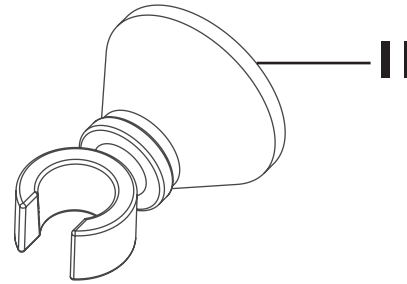

Product Code: SSOBDUAL04

Revision: D2

1	Elbow Assembly (Pair)
2	Fixing Kit
3	8lpm Flow Limiter White
4	1/2" Check Valve
5	Thermostat and Piston Assembly
6	Thermostatic Cartridge
7	Flow Handle Assembly
8	Temperature Stop
9	Temperature Handle Assembly
10	Soap Dish
11	Handset Holder
12	22m Nut & Olive
13	Diverter Cartridge
14	Shroud
15	Diverter Handle Assembly
16	5ft Cone to Nut Hose
17	Handset
18	200mm Fixed Head
19	Wall Bracket Assembly
20	Riser Rail Kit
21	Nut, Olive and Connector