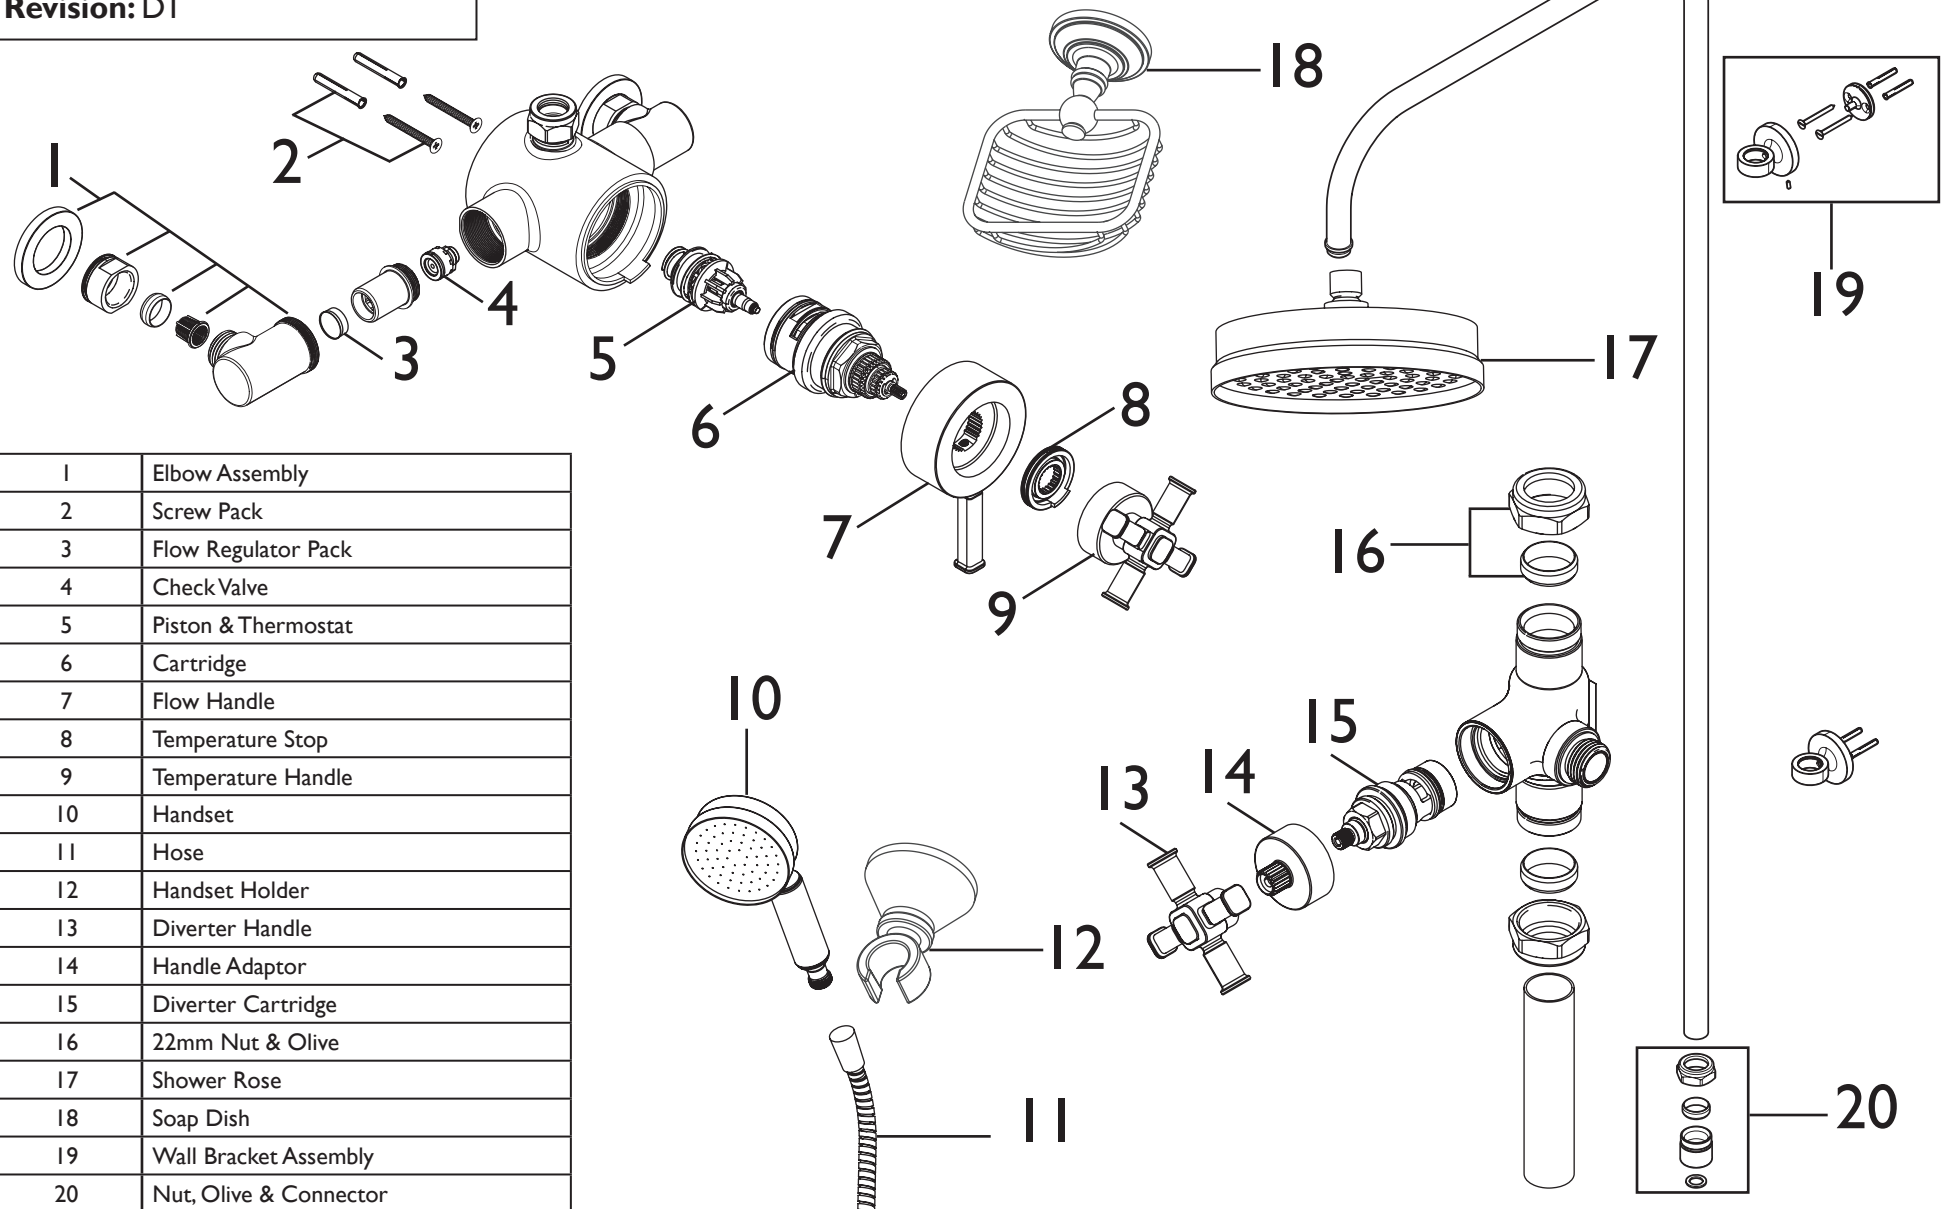

Product Code: SSOBDUAL04

Revision: D1

1	Elbow Assembly
2	Screw Pack
3	Flow Regulator Pack
4	Check Valve
5	Piston & Thermostat
6	Cartridge
7	Flow Handle
8	Temperature Stop
9	Temperature Handle
10	Handset
11	Hose
12	Handset Holder
13	Diverter Handle
14	Handle Adaptor
15	Diverter Cartridge
16	22mm Nut & Olive
17	Shower Rose
18	Soap Dish
19	Wall Bracket Assembly
20	Nut, Olive & Connector