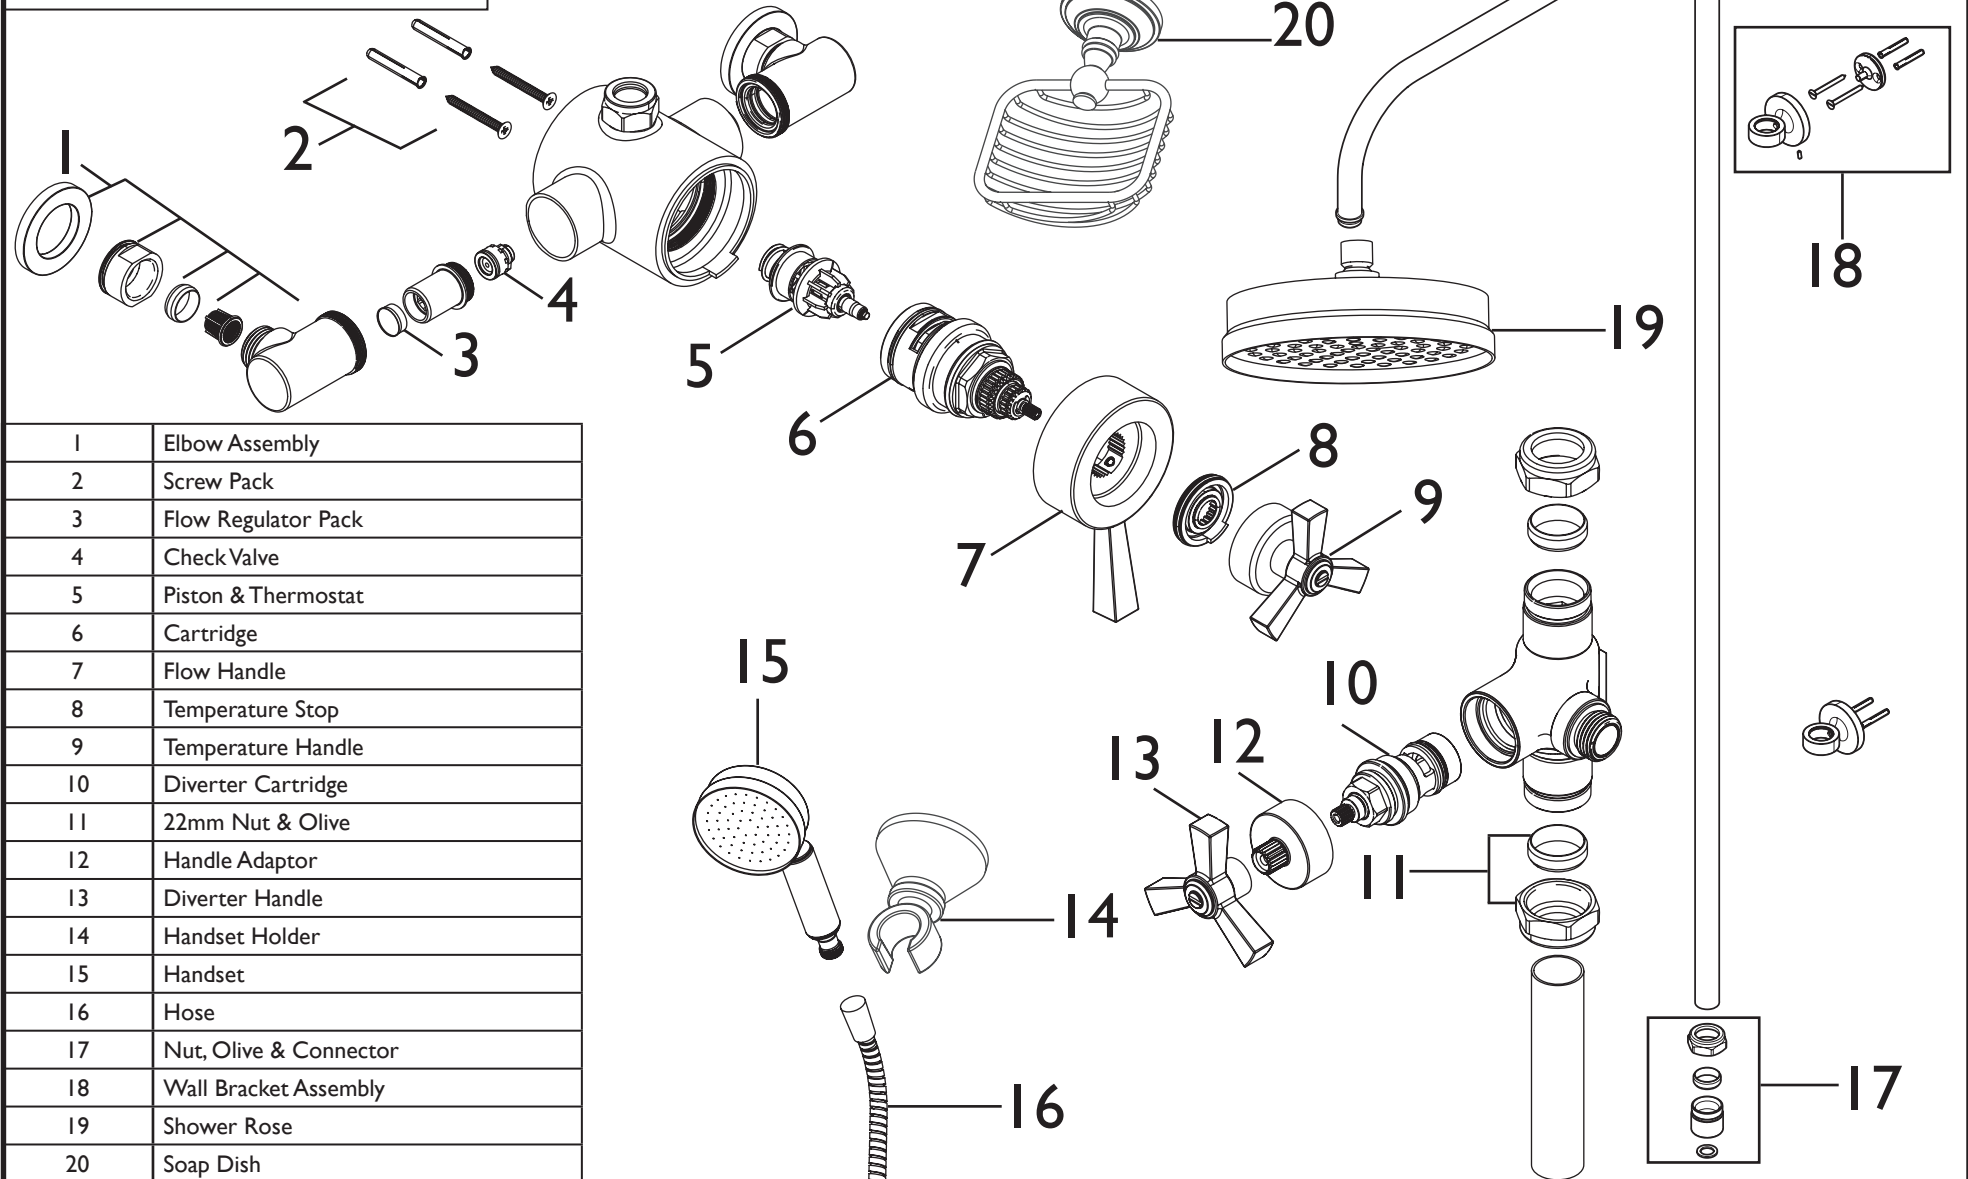

Product Code: SGRDDUAL04

Revision: D1

1	Elbow Assembly
2	Screw Pack
3	Flow Regulator Pack
4	Check Valve
5	Piston & Thermostat
6	Cartridge
7	Flow Handle
8	Temperature Stop
9	Temperature Handle
10	Diverter Cartridge
11	22mm Nut & Olive
12	Handle Adaptor
13	Diverter Handle
14	Handset Holder
15	Handset
16	Hose
17	Nut, Olive & Connector
18	Wall Bracket Assembly
19	Shower Rose
20	Soap Dish