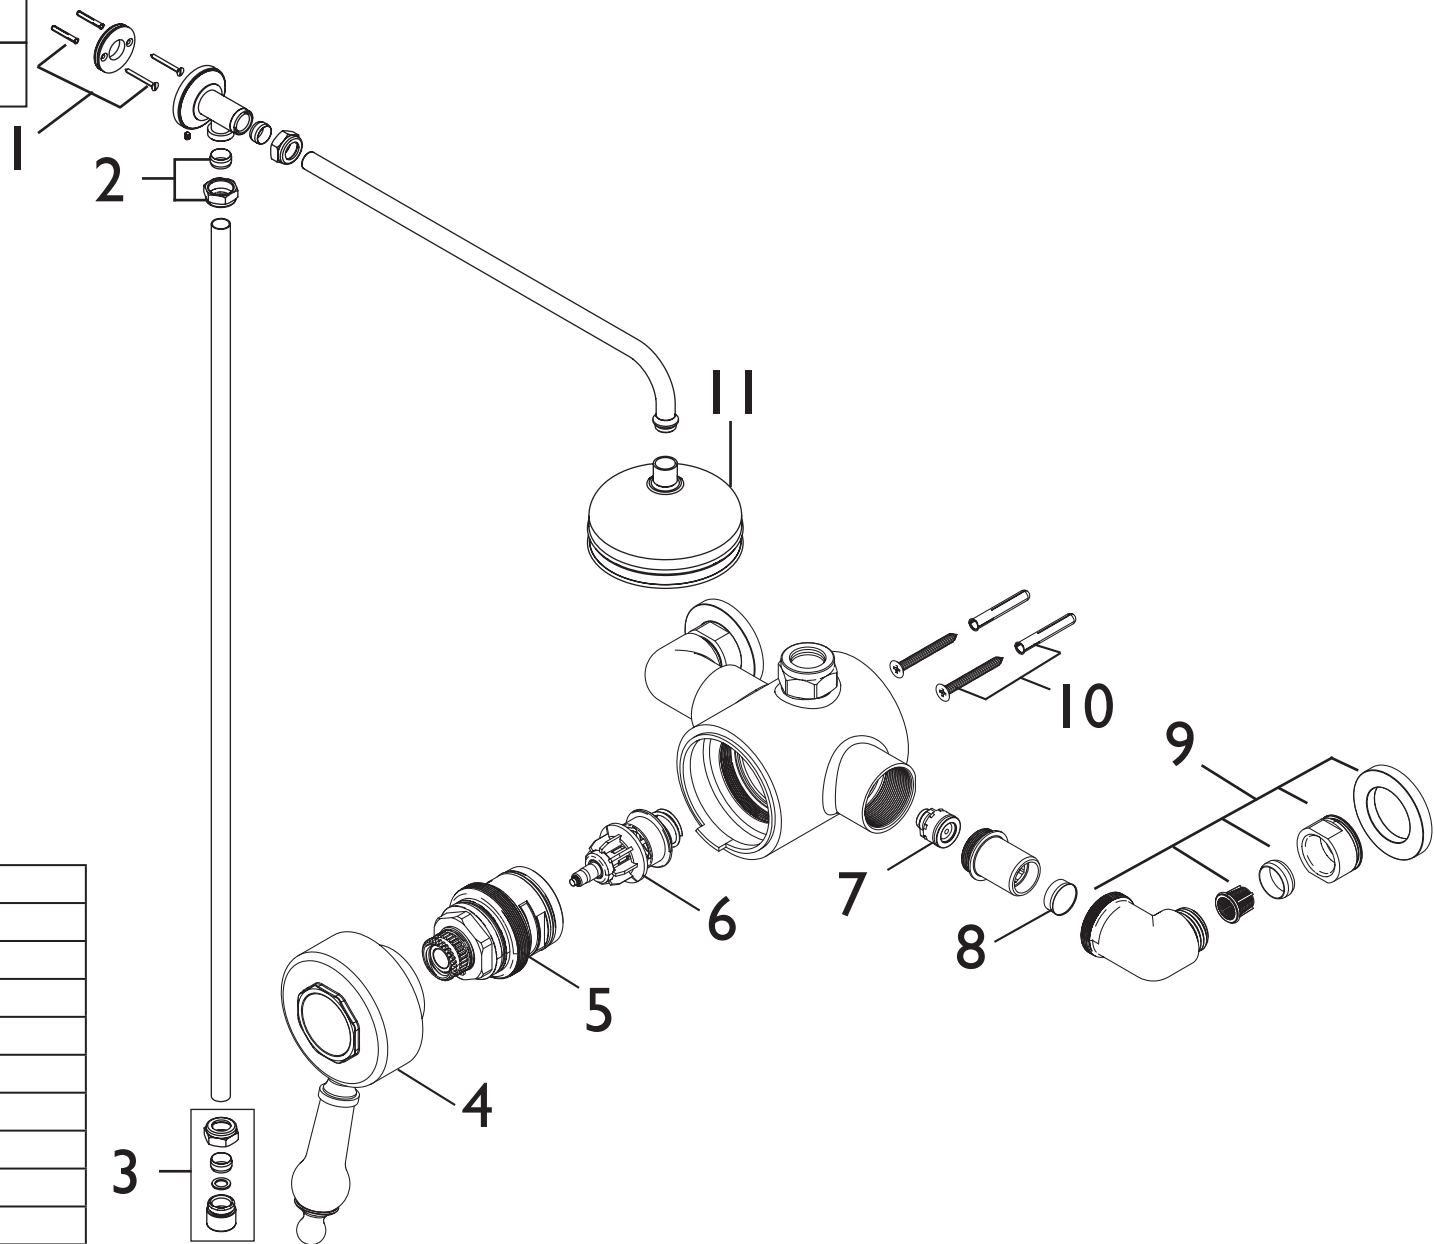

Product Code: SGRBLSIN01

Revision: D1

1	Wall Bracket Assembly
2	22mm Nut & Olive
3	Nut, Olive & Connector
4	Handle Assembly
5	Cartridge
6	Piston & Thermostat
7	Check Valve
8	Flow Regualtor Pack
9	Elbow Assembly (Pair)
10	Screw Pack
11	Shower Rose