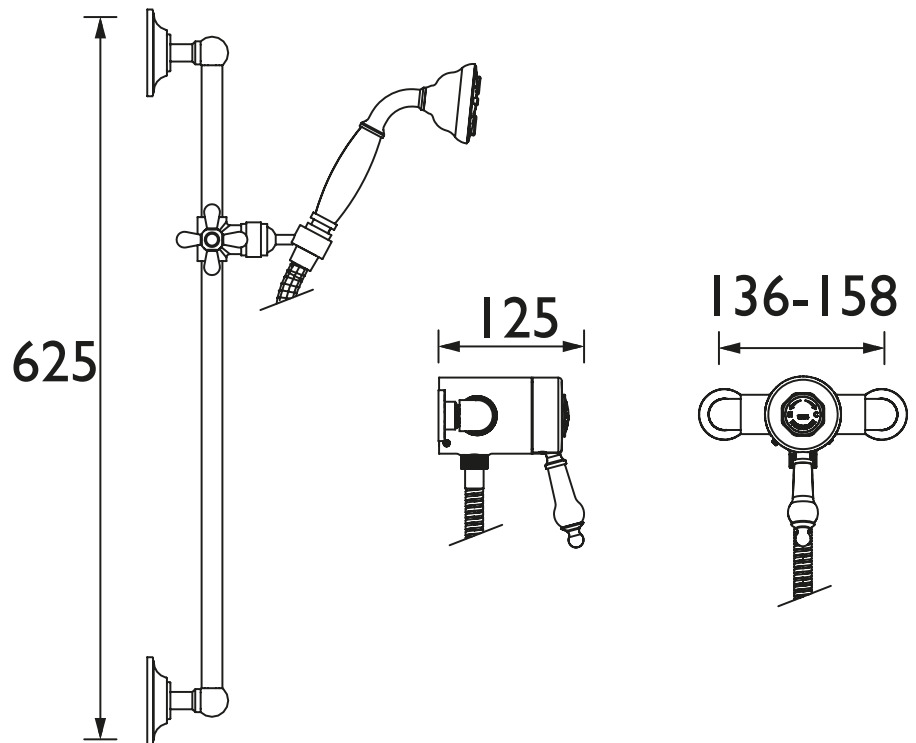

Specification

Finish/Colour:	Chrome Plated
Main Construction Material:	Brass
No of Controls:	1
Shower Type:	Exposed Sequential Valve
Shower Head Type:	Single Function Handset
Shower Kit:	Rigid Riser with Handset
Valve/Cartridge Type:	Thermostatic Cartridge
Maximum Hot Water Supply Temperature °C:	65
Plumbing System Suitability:	Suitable for all plumbing systems
Minimum Dynamic Pressure (bar):	0.2
Maximum Dynamic Pressure (bar):	5
Maximum Static Pressure (bar):	10
Connection Inlet:	15mm Compression
Connection Outlet:	G 1/2"
Isolation Valve Included:	No
Check Valve Included:	Yes

Features:

- Optimised for UK market, designed to work at pressure range of 0.2 - 5.0bar
- Thermostatic temperature control and automatic stop prevent surges of hot or cold water
- Performance Flow to provide a drenching experience
- Adjustable inlet centres, allowing you to use existing pipework with centres measuring anything between 136mm and 158mm.

Product Certifications:

Additional Information:

Dimensions (measurements in mm)

Flow Rates (l/min)

System Pressure (bar)	0.2	0.5	1	2	3	5
Through Handset (mixed)	6.5	10.2	14.5	20.5	25.1	32.4