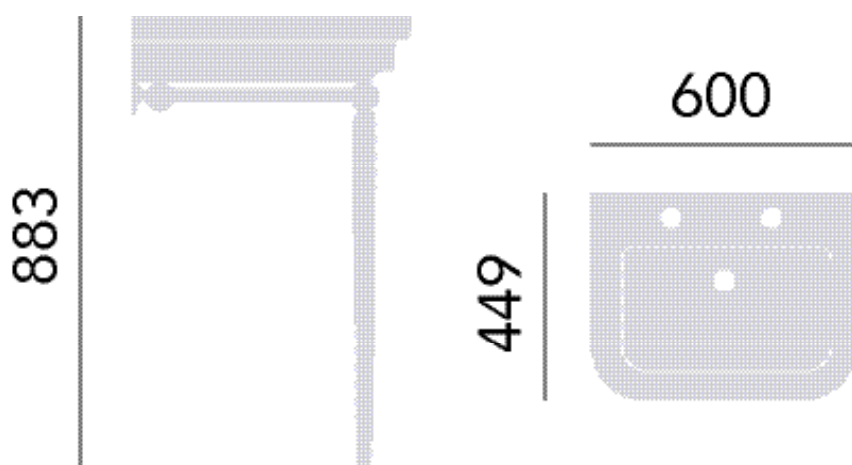

Abingdon Glass Shelf for Claverton Washstand

Product Specification

Product Code: WGABCLA
Finish: Chrome Plated
Product Type: Furniture

Overall Dimensions

Basin not included

Additional Information

- Designed to fit the Abingdon Claverton Washstand (WSABCLA)