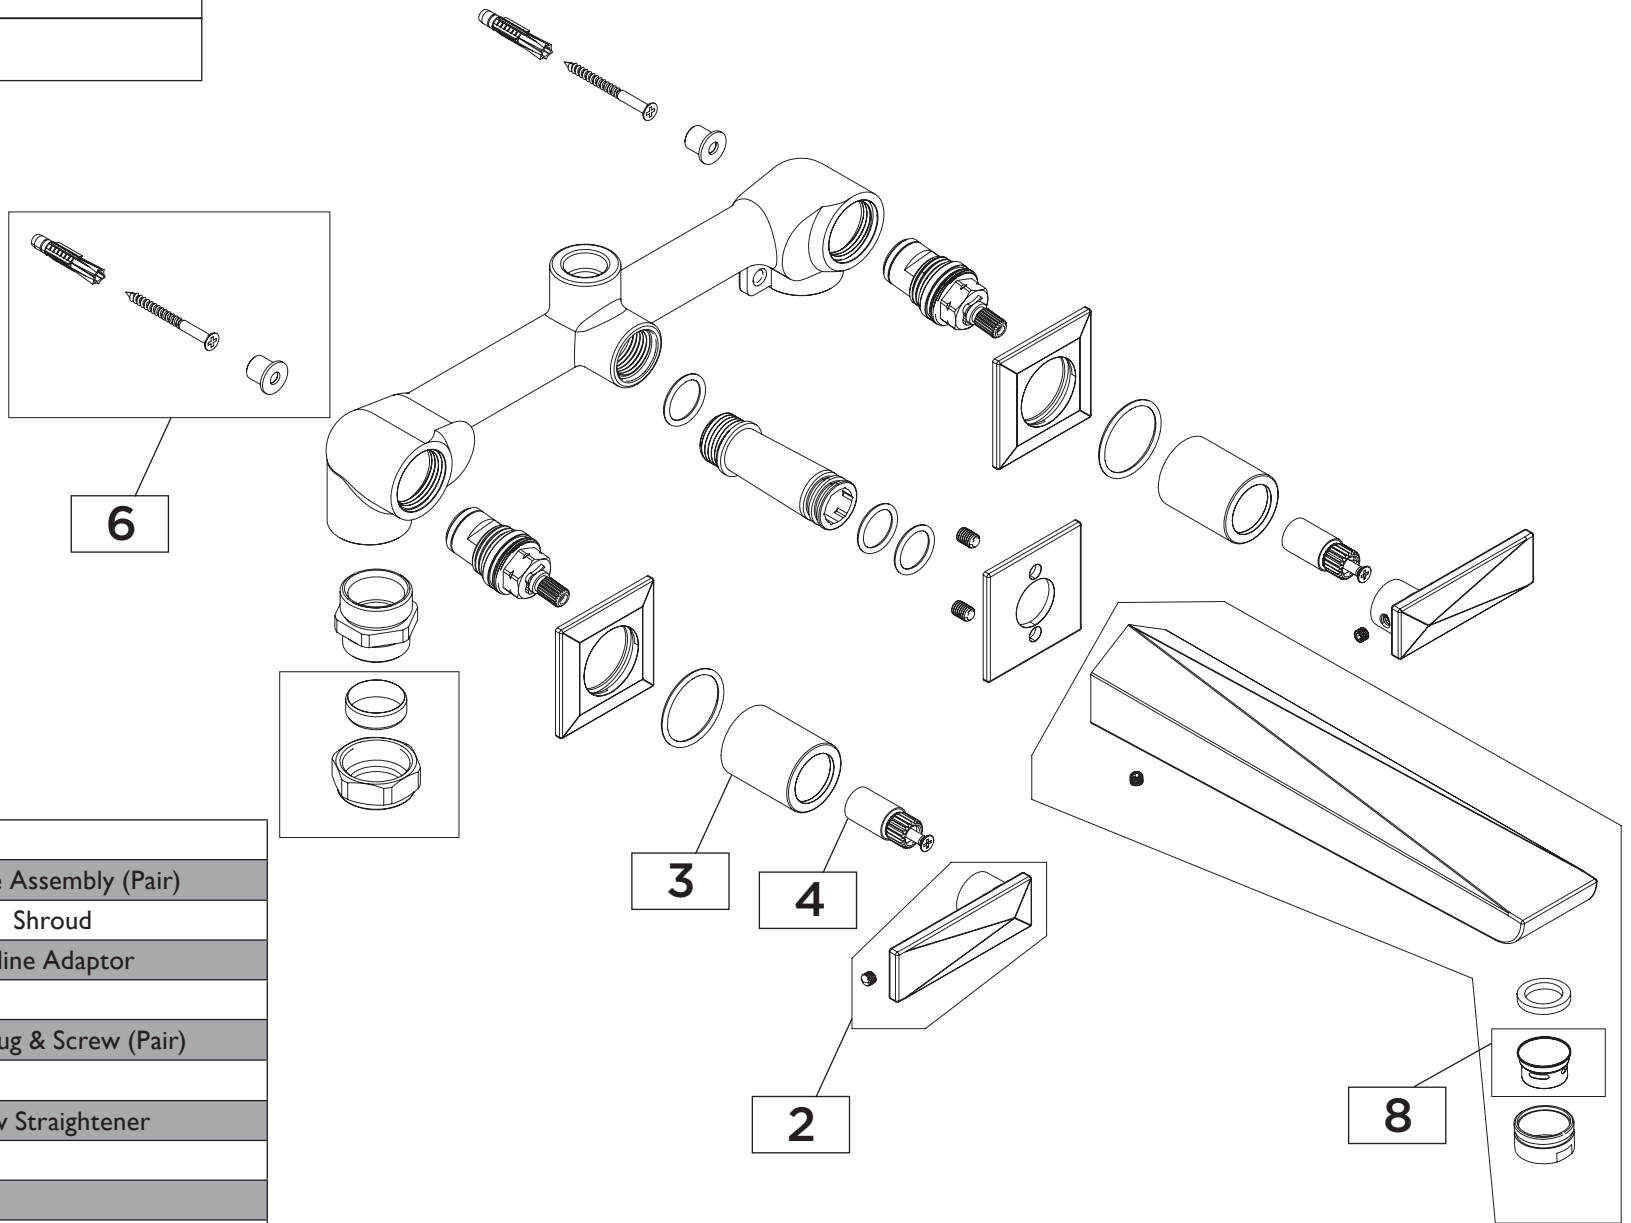

Product Code: THPRGII

Revision: D3

1	
2	Handle Assembly (Pair)
3	Shroud
4	Spline Adaptor
5	
6	Wall Plug & Screw (Pair)
7	
8	Flow Straightener
9	
10	
11	