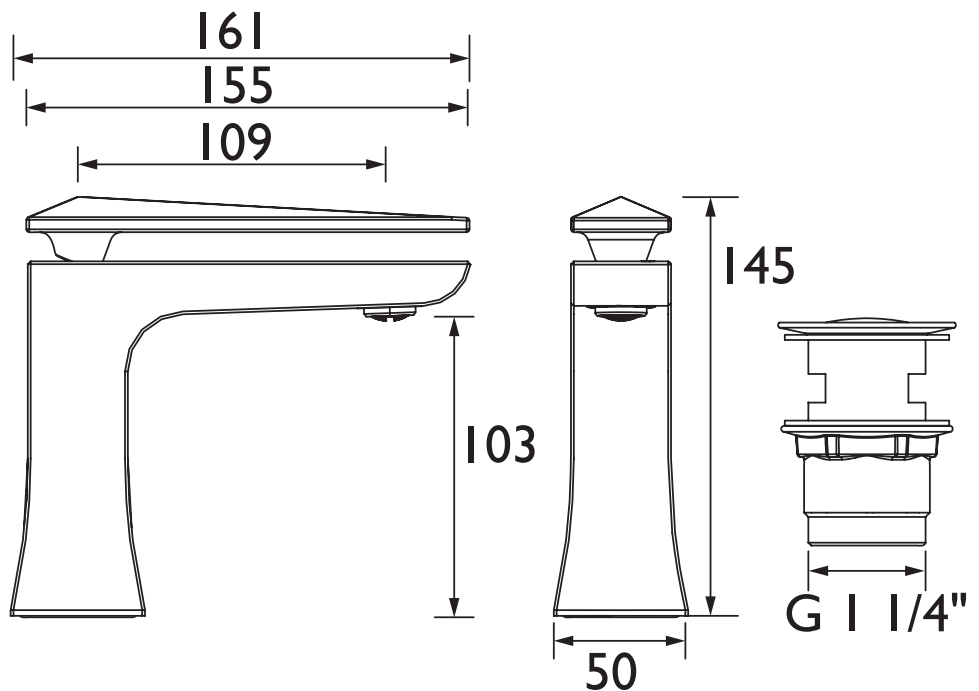

Additional Information:

Other Products in the Hemsby range include:

- Basin Taps
- Basin Mixer
- Bath Filler
- Bath Taps
- Bath Shower Mixer

Available in Chrome and Rose Gold

Specification

Product Type:	Taps
Main Construction Material:	Brass
Mount Type:	Deck Mounted
Handle Type:	Lever
Connection Inlet:	G 1/2" BSP
Connection Outlet:	Open
Number of Tap Holes:	1
Valve/Cartridge Type:	Single Lever Ceramic Disc
Plumbing System Requirements:	Suitable for all plumbing systems
Minimum Dynamic Pressure:	1 Bar
Maximum Dynamic Pressure:	5 Bar
Maximum Hot Water Temperature: °C	60
Maximum Static Pressure: (bar)	10
Flow Type:	Single Flow
Isolation Included:	No

Dimensions (measurements in mm)

Flow Rates (l/min)

System Pressure (bar)	0.2	0.5	1	2	3	5
THPRG04	5.03	7.9	11.26	15.92	19.5	25.17