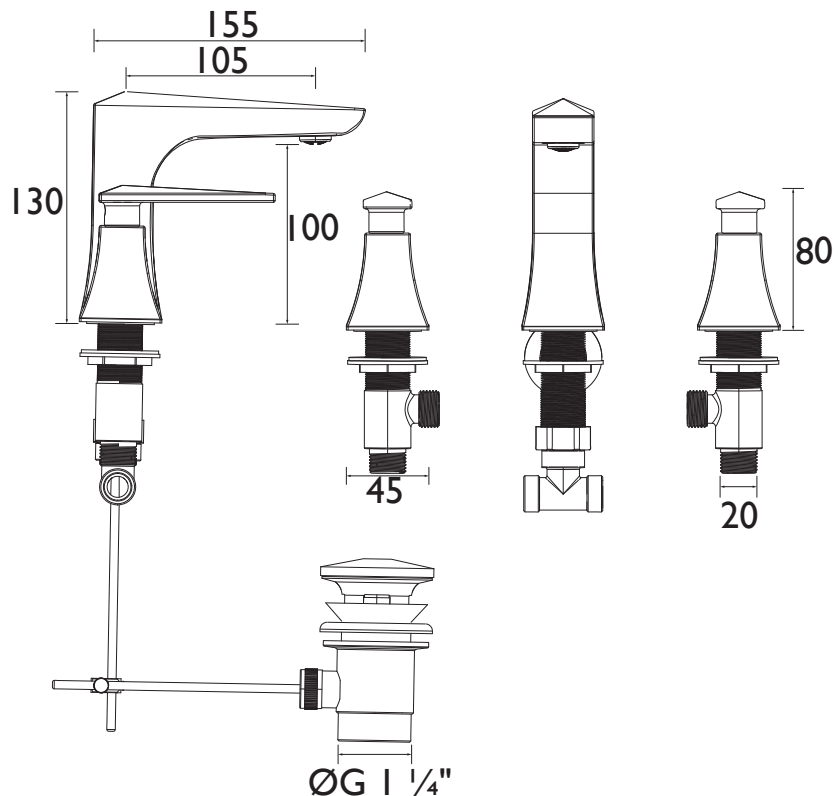

Features:

- Also available in Chrome
- Compatible with low pressure water systems, optimised for UK market
- Quarter turn ceramic discs - for smooth operation and added durability
- Includes clicker waste

Product Certifications:

WRAS Cert. Number: 1807906
WRAS Expiry Date: 31/07/2023

Additional Information:

Specification

| | |
|-----------------------------------|----------------------------|
| Product Type: | Bathroom Tap |
| Main Construction Material: | Brass |
| Mount Type: | Deck Mounted |
| Handle Type: | Lever Handles |
| Connection Inlet: | G 1/2" BSP |
| Connection Outlet: | Open |
| Number of Tap Holes: | 3 |
| Valve/Cartridge Type: | Quarter Turn Ceramic Disc |
| Plumbing System Requirements: | All - Ideally Balanced |
| Working Pressure Range: | Min. 0.2 Bar, Max. 5.0 Bar |
| Maximum Hot Water Temperature: °C | 65 |
| Maximum Static Pressure: (bar) | 10 |
| Flow Type: | Single Flow |
| Isolation Included: | No |

Dimensions (measurements in mm)

Flow Rates (l/min)

| System Pressure (bar) | 0.2 | 0.5 | 1 | 2 | 3 | 5 |
|-----------------------|-------|-------|-------|-------|------|-------|
| THPRG06 | 12.75 | 20.17 | 28.52 | 40.34 | 49.4 | 63.78 |