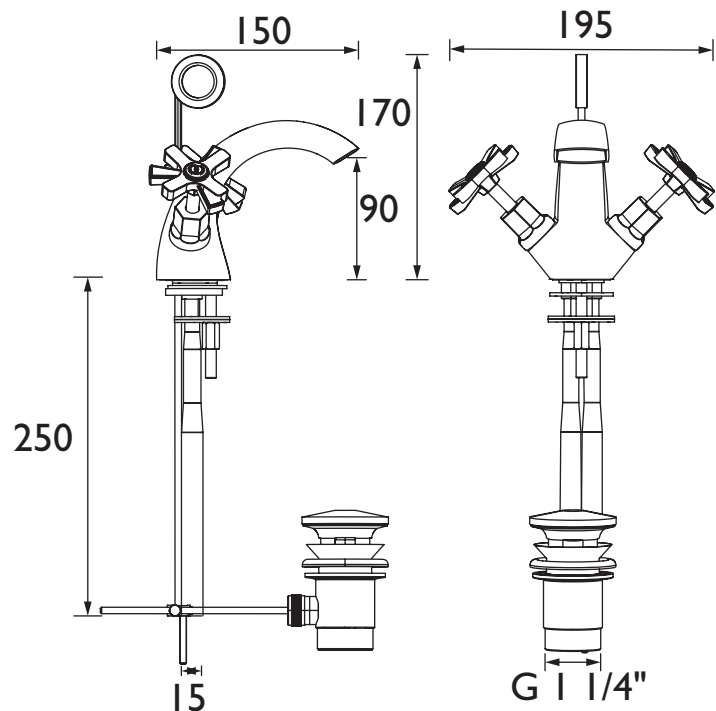

### Specification

<b>Product Type:</b>	Bathroom Tap
<b>Main Construction Material:</b>	Brass
<b>Mount Type:</b>	Deck
<b>Handle Type:</b>	Crosshead
<b>Connection Inlet:</b>	15mm Copper Tails
<b>Connection Outlet:</b>	Open
<b>Number of Tap Holes:</b>	1
<b>Valve/Cartridge Type:</b>	1/4 Turn 1/2" Ceramic Disc Valve
<b>Plumbing System Requirements:</b>	Suitable for all plumbing systems
<b>Minimum Dynamic Pressure (bar):</b>	0.2 bar
<b>Maximum Dynamic Pressure (bar):</b>	5.0 bar
<b>Maximum Hot Water Temperature °C:</b>	60°C
<b>Maximum Static Pressure (bar):</b>	10 bar
<b>Flow Type:</b>	Single
<b>Isolation Included:</b>	No

### Dimensions (measurements in mm)