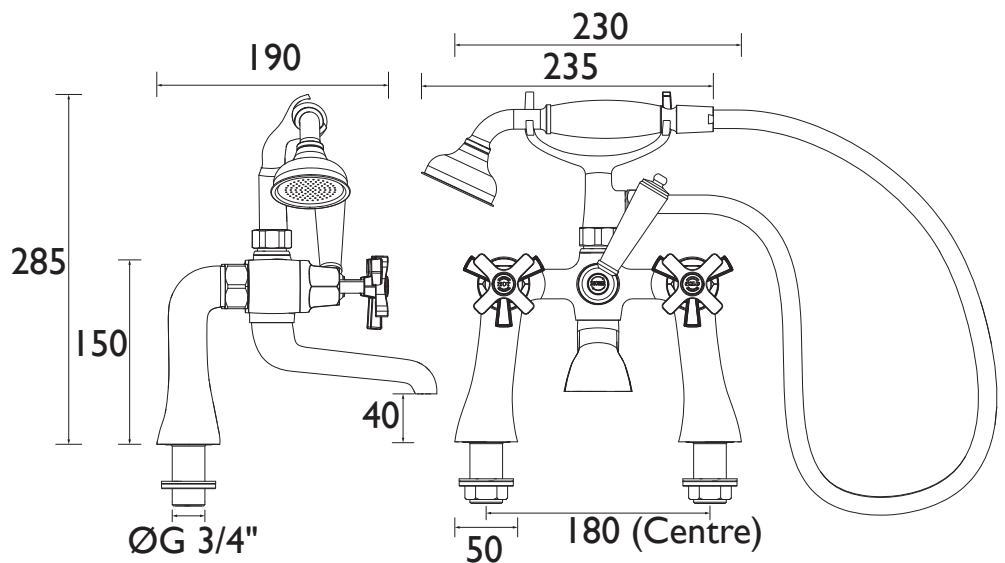

Features:

- Chrome Plated to BS EN 248
- Not Available As Wall Mounted Option
- Can be deck mounted or used with standpipes on a freestanding bath
- Compatible with low pressure water systems, optimised for UK market
- Quarter turn ceramic discs - for smooth operation and added durability
- Available in a selection of finishes

Product Certifications:

Additional Information:

Other Products in the Gracechurch range include:

- Basin Taps
- Basin Mixer
- Bidet Mixer
- Bath Taps
- Bath Shower Mixer

Available in Chrome and Chrome with Mother of Pearl

Specification

Product Type:	Bathroom Tap
Main Construction Material:	Brass
Mount Type:	Deck Mounted
Handle Type:	Crosshead
Connection Inlet:	G1/2" BSP
Connection Outlet:	Open
Number of Tap Holes:	2
Valve/Cartridge Type:	Quarter Turn Ceramic Disc
Plumbing System Requirements:	All - Ideally Balanced
Working Pressure Range:	Min. 0.2 Bar, Max. 0.5 Bar
Maximum Hot Water Temperature: °C	65
Maximum Static Pressure: (bar)	10
Flow Type:	Single Flow
Isolation Included:	No

Dimensions (measurements in mm)

Flow Rates (l/min)

System Pressure (bar)	0.2	0.5	1	2	3	5
TGRDMOP02 (Mixed)	6	9.47	13.4	18.94	23.2	29.95
TGRDMOP02 (Handset)	3.3	5.22	7.38	10.44	12.78	16.5