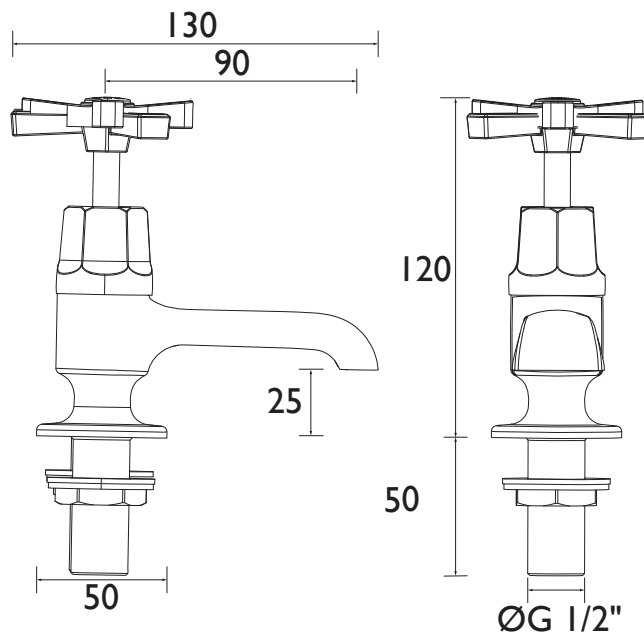

Features:

- Chrome plated to BS EN 248
- Compatible with low pressure water systems, optimised for UK market
- Quarter turn ceramic discs - for smooth operation and added durability
- Available in a selection of finishes

Product Certifications:

Additional Information:

Other Products in the Gracechurch range include:

- Basin Taps
- Basin Mixer
- Bidet Mixer
- Bath Taps
- Bath Shower Mixer

Available in Chrome and Chrome with Mother of Pearl

Specification

Product Type:	Bathroom Taps
Main Construction Material:	Brass
Mount Type:	Deck Mounted
Handle Type:	Crosshead
Connection Inlet:	G1/2" BSP
Connection Outlet:	Open
Number of Tap Holes:	2
Valve/Cartridge Type:	Quarter Turn Ceramic Disc
Plumbing System Requirements:	All - Ideally Balanced
Working Pressure Range:	Min. 0.2 Bar, Max. 5.0 Bar
Maximum Hot Water Temperature: °C	65
Maximum Static Pressure: (bar)	10
Flow Type:	Single Flow
Isolation Included:	No

Dimensions (measurements in mm)

Flow Rates (l/min)

System Pressure (bar)	0.2	0.5	1	2	3	5
TGRDMOP00	15.93	25.19	35.62	50.38	67.5	87.14