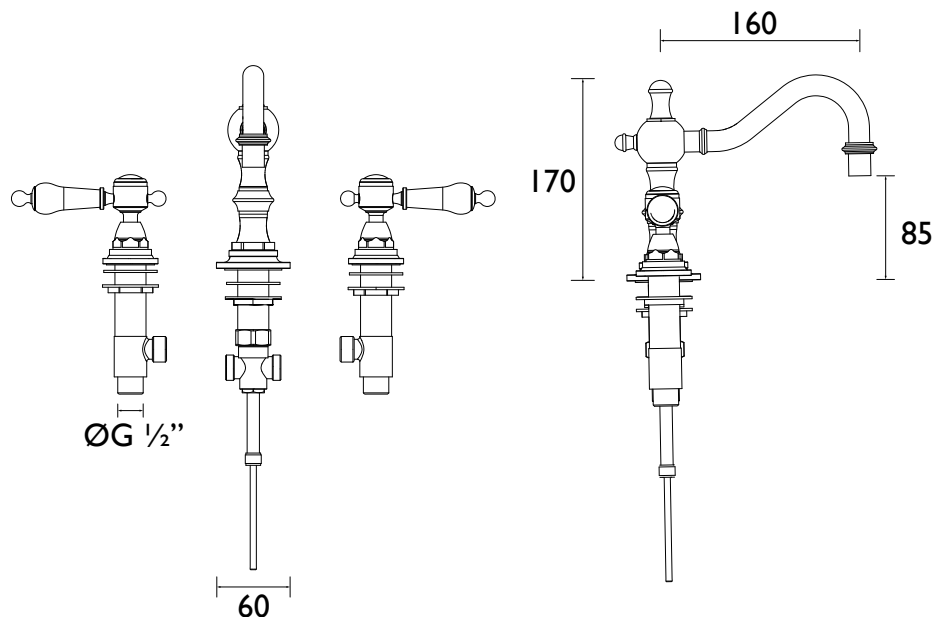

### Features:

- 5 Year Guarantee
- Includes Pop Up Waste
- Swivel Spout (Left to Right)
- Lever Handles
- Chrome Plated To BSEN248
- Compatible with low pressure water systems, optimised for UK market
- Quarter turn ceramic discs - for smooth operation and added durability
- Available in a selection of finishes

### Additional Information:

Other Products in the Glastonbury range include:

- Basin Taps
- Bidet Mixer
- Bath Filler
- Bath Taps
- Bath Shower Mixer

Available in Chrome, Vintage Gold with White Handle and Chrome with Midnight Blue Handle

### Specification

Product Type:	Bathroom Tap
Main Construction Material:	Brass
Mount Type:	Deck Mounted
Handle Type:	Lever
Connection Inlet:	G1/2" BSP
Connection Outlet:	Open
Number of Tap Holes:	3
Valve/Cartridge Type:	Quarter Turn Ceramic Disc
Plumbing System Requirements:	All - Ideally Balanced
Working Pressure Range:	Min. 0.2 Bar, Max. 5.0 Bar
Maximum Hot Water Temperature: °C	65
Maximum Static Pressure: (bar)	10
Flow Type:	Single Flow
Isolation Included:	No

### Dimensions (measurements in mm)