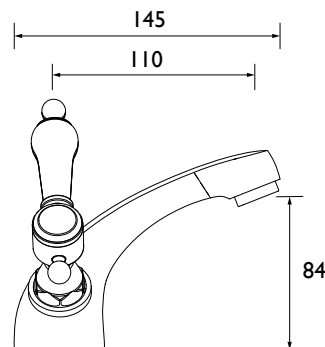

Features:

- Everything you need in the box including copper tails and pop-up waste so nothing to buy separately.
- Long life 1/4 turn ceramic disc valves for added durability and smooth control.
- A hard-wearing, flawless, scratch resistant chrome finish that lasts for years. Salt spray tested to ensure added durability.
- 10 year parts and 1 year labour guarantee for peace of mind.
- Also available in other finishes.
- "Co-ordinating Bathroom taps, Recess shower and Accessories available.

Product Certifications:

WRAS Certificate No: 1806066
WRAS Expiry Date: 30/06/2023

Additional Information:

Specification

Product Type:	Bathroom Tap
Main Construction Material:	Brass
Mount Type:	Deck
Handle Type:	Lever
Connection Inlet:	G1/2" BSP
Connection Outlet:	Flow Straightener
Number of Tap Holes:	1
Valve/Cartridge Type:	1/4 Turn 1/2" Ceramic Disc Valve
Plumbing System Requirements:	Suitable for all plumbing systems
Minimum Dynamic Pressure (bar):	0.4 bar
Maximum Dynamic Pressure (bar):	5.0 bar
Maximum Hot Water Temperature °C:	65°C
Maximum Static Pressure (bar):	10 bar
Flow Type:	Single
Isolation Included:	No

Dimensions (measurements in mm)

Flow Rates (l/min)

System Pressure (bar)	0.4	0.5	1	2	3	5
TGRBL04 (mixed)	21.4	24	33.9	47.9	58.7	75.8