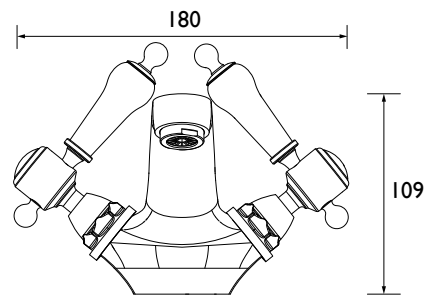

Product Certifications:

WRAS Certificate No: 1806066
WRAS Expiry Date: 30/06/2023

Additional Information:

Specification

Product Type:	Bathroom Tap
Main Construction Material:	Brass
Mount Type:	Deck
Handle Type:	Lever
Connection Inlet:	G1/2" BSP
Connection Outlet:	Flow Straightener
Number of Tap Holes:	1
Valve/Cartridge Type:	1/4 Turn 1/2" Ceramic Disc Valve
Plumbing System Requirements:	Suitable for all plumbing systems
Minimum Dynamic Pressure (bar):	0.4 bar
Maximum Dynamic Pressure (bar):	5.0 bar
Maximum Hot Water Temperature °C:	65°C
Maximum Static Pressure (bar):	10 bar
Flow Type:	Single
Isolation Included:	No

Dimensions (measurements in mm)

Flow Rates (l/min)

System Pressure (bar)	0.4	0.5	1	2	3	5
TGRBL04 (mixed)	21.4	24	33.9	47.9	58.7	75.8