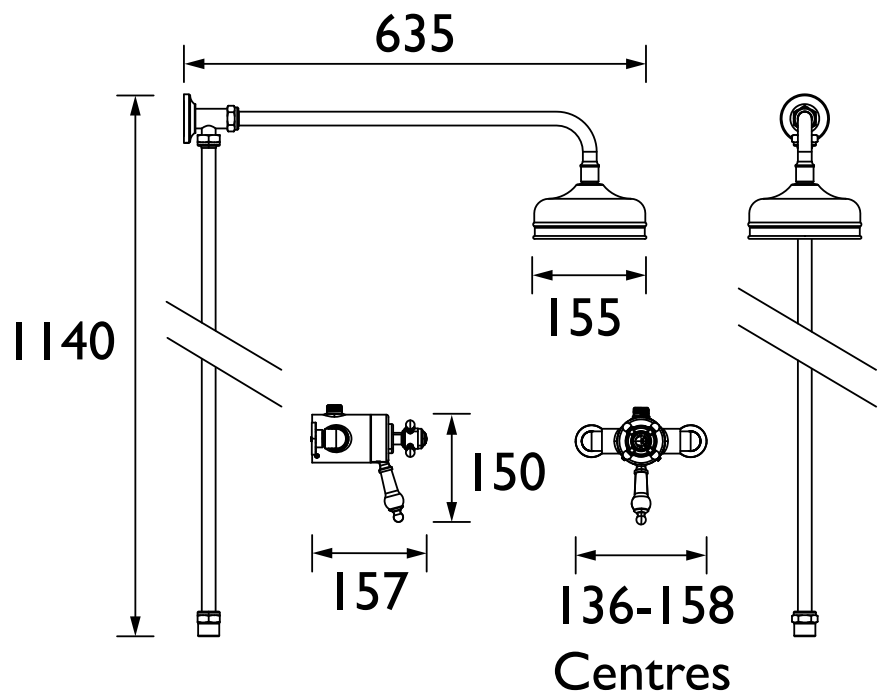

SHDDUAL07

HARTLEBURY Shower Range

Hartlebury Exposed Thermostatic Dual Control Shower Valve with Premium Fixed Riser Kit Chrome

Specification

Finish/Colour:	Chrome
Main Construction Material:	Brass
No of Controls:	2
Shower Type:	Exposed Concentric Shower
Shower Head Type:	Premium Fixed Riser Kit
Valve/Cartridge Type:	Thermostatic Cartridge
Maximum Hot Water Supply Temperature °C:	65
Plumbing System Suitability:	Suitable for all plumbing systems
Minimum Dynamic Pressure (bar):	0.1
Maximum Dynamic Pressure (bar):	5.0
Maximum Static Pressure (bar):	10
Connection Inlet:	15mm Compression
Connection Outlet:	G 1/2"
Isolation Valve Included:	No
Check Valve Included:	Yes

Features:

- Optimised for UK market, designed to work at pressure range of 0.2 - 5.0bar
- Performance Flow to provide a drenching experience
- Smallest recessed valve on the market, will fit into a 35mm cavity space
- Large 6" shower rose, premium handset and hose outlet included

Product Certifications:

WRAS Cert. Number: 2310900
WRAS Expiry Date: 31/10/2028

Additional Information:

Dimensions (measurements in mm)

Flow Rates (l/min)

System Pressure (bar)	0.2	0.5	1	2	3	5
With Flow Regulators	--	13	14.1	14.2	15	15.5
Without Flow regulators	10.6	18.1	26.5	37.5	45.9	59.3

TECHNICAL DATA SHEET

HERITAGE[®]

BATHROOMS

D4