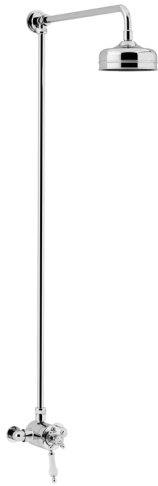

SHDDUAL07

HARTLEBURY Shower Range

Hartlebury Exposed Thermostatic Dual Control Shower Valve with Premium Fixed Riser Kit Chrome

Specification

Finish/Colour:	Chrome
Main Construction Material:	Brass
No of Controls:	2
Shower Type:	Exposed Concentric Shower
Shower Head Type:	Premium Fixed Riser Kit
Valve/Cartridge Type:	Thermostatic Cartridge
Maximum Hot Water Supply Temperature °C:	65
Plumbing System Suitability:	Suitable for all plumbing systems
Minimum Dynamic Pressure (bar):	0.1
Maximum Dynamic Pressure (bar):	5.0
Maximum Static Pressure (bar):	10
Connection Inlet:	15mm Compression
Connection Outlet:	G 1/2"
Isolation Valve Included:	No
Check Valve Included:	Yes

Features:

- Optimised for UK market, designed to work at pressure range of 0.2 - 5.0bar
- Performance Flow to provide a drenching experience
- Smallest recessed valve on the market, will fit into a 35mm cavity space
- Large 6" shower rose, premium handset and hose outlet included