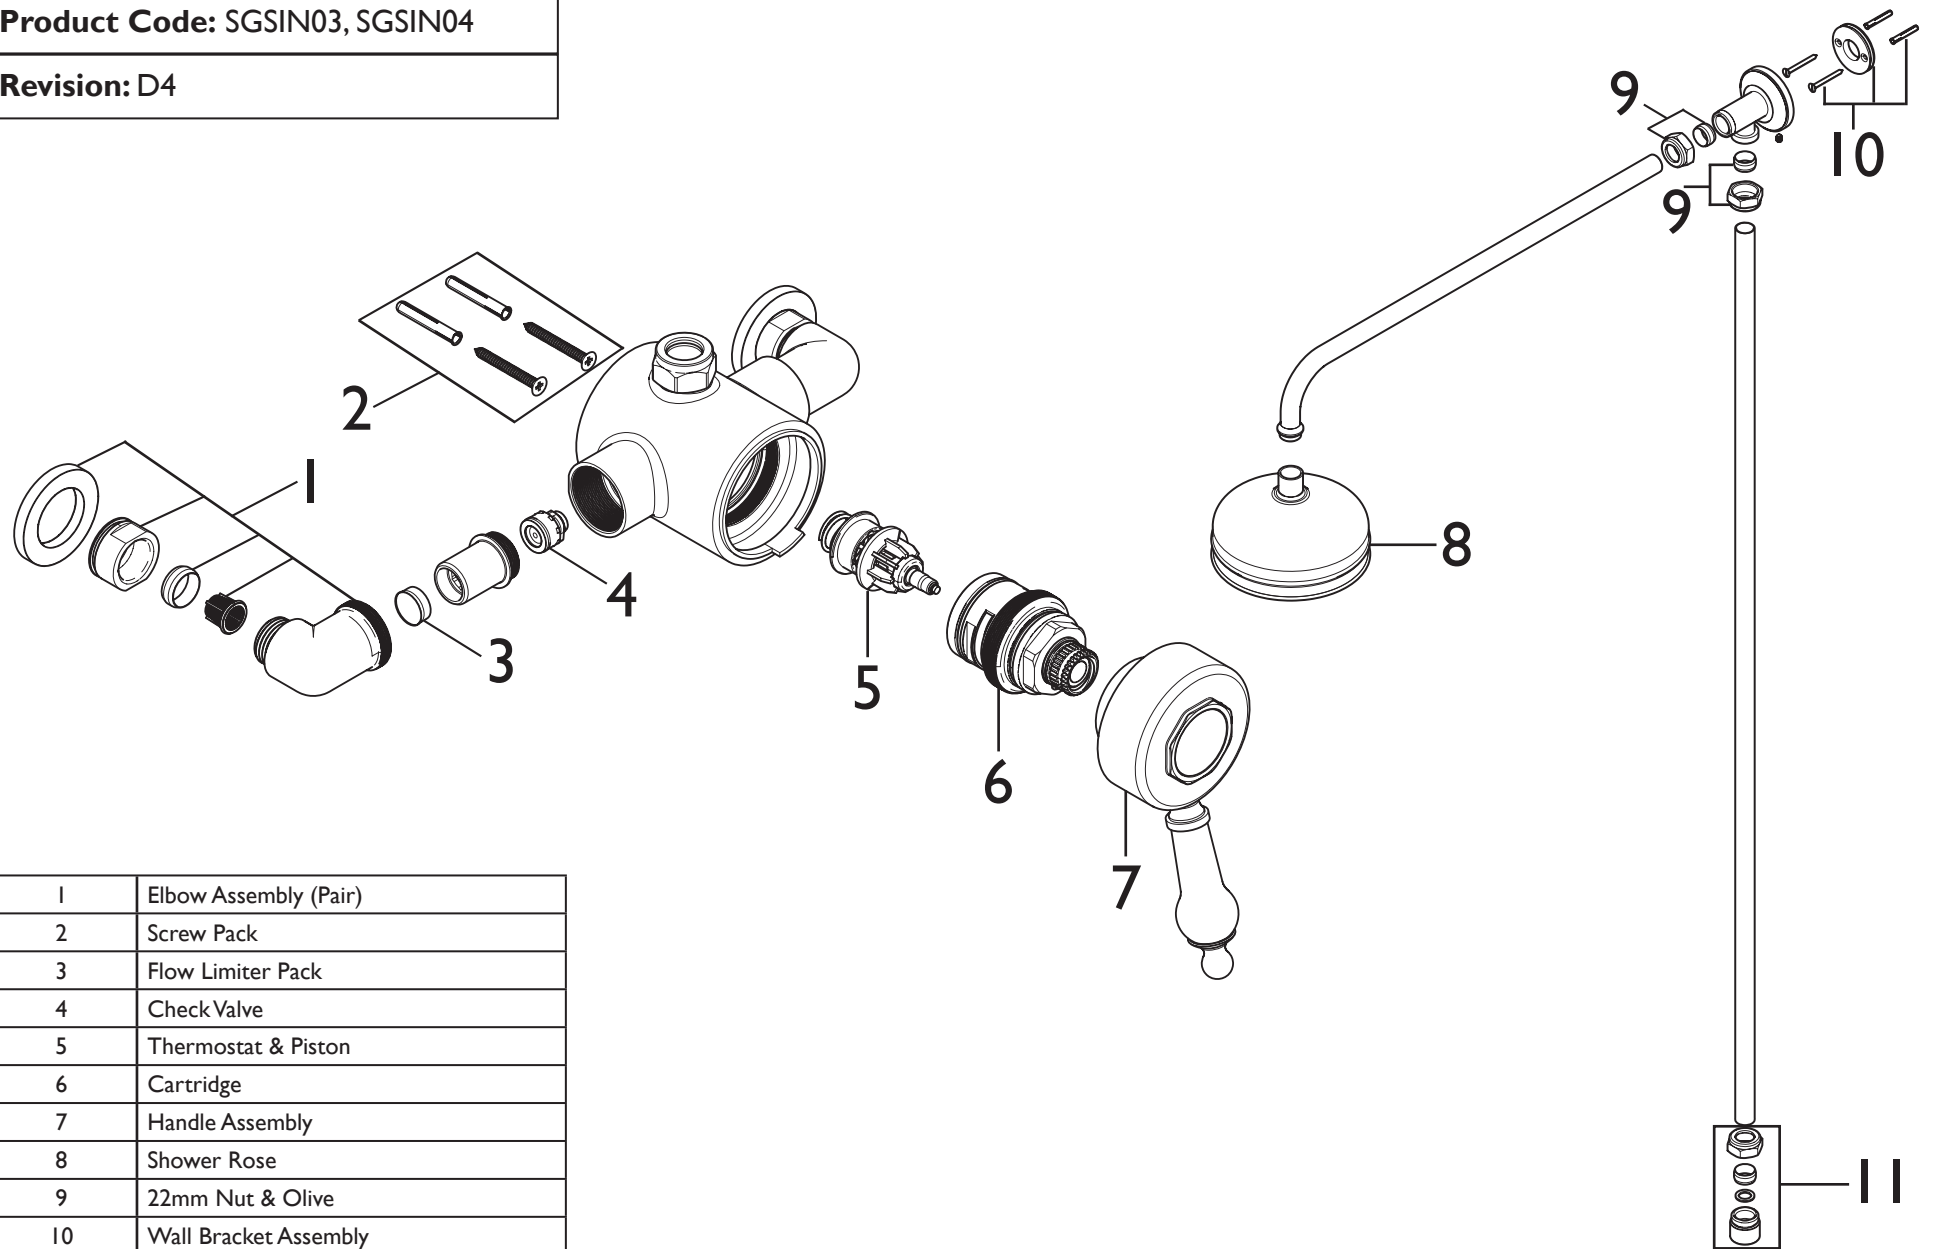

**Product Code:** SGSIN03, SGSIN04

**Revision:** D4

1	Elbow Assembly (Pair)
2	Screw Pack
3	Flow Limiter Pack
4	Check Valve
5	Thermostat & Piston
6	Cartridge
7	Handle Assembly
8	Shower Rose
9	22mm Nut & Olive
10	Wall Bracket Assembly
11	Nut, Olive & Connector