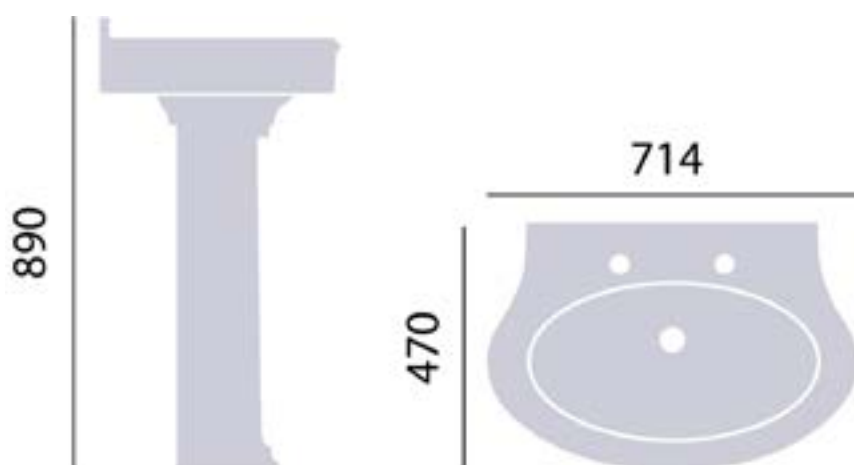

Claverton Standard Basin 2TH

Product Specification

Product Code: PCLW05
Finish: White
Product Type: Sanitaryware

Latest Picture

All measurements in mm unless stated

Additional Information

- Classic Design

Guarantee: Lifetime Guarantee