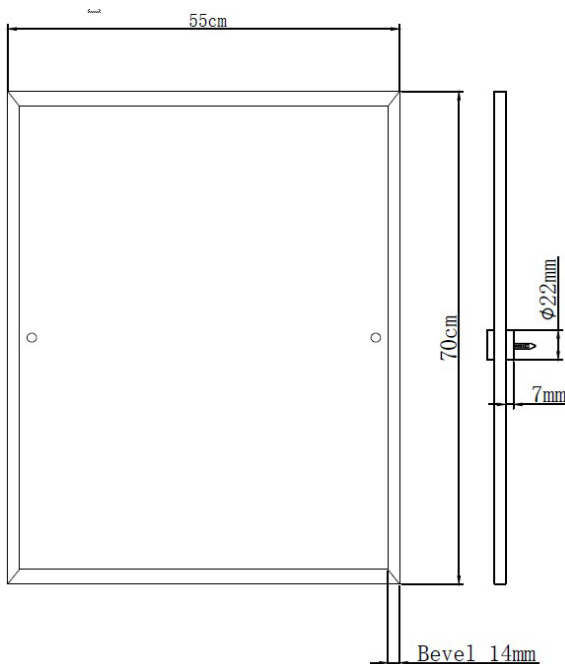

TECHNICAL DATA SHEET

HERITAGE®

BATHROOMS

Harlesden Rectangle 700x550mm Mirror Chrome

Product Specification

Product Code: MHDREC
Finish: Chrome Plated
Product Type: Bathroom Accessories

Additional Information

Guarantee: 2 years

Technical Advice: For further information please call 0844 701 8503 or email technical@heritagebathrooms.com.

Heritage Bathrooms, Birch Coppice Business Park, Dordon, Tamworth, B78 1SG
Telephone: 0844 701 8501 Facsimile: 0844 701 8502
Web Site: www.heritagebathrooms.com Email: technical@heritagebathrooms.com

DI

The information contained on this page was correct at date of issue. Fitting dimensions are provided as a guide only. Some variation may occur due to manufacturing tolerances. Heritage Bathrooms pursues a policy of continuing improvement in design and performance of its products and so reserves the right to change specifications without prior notice.