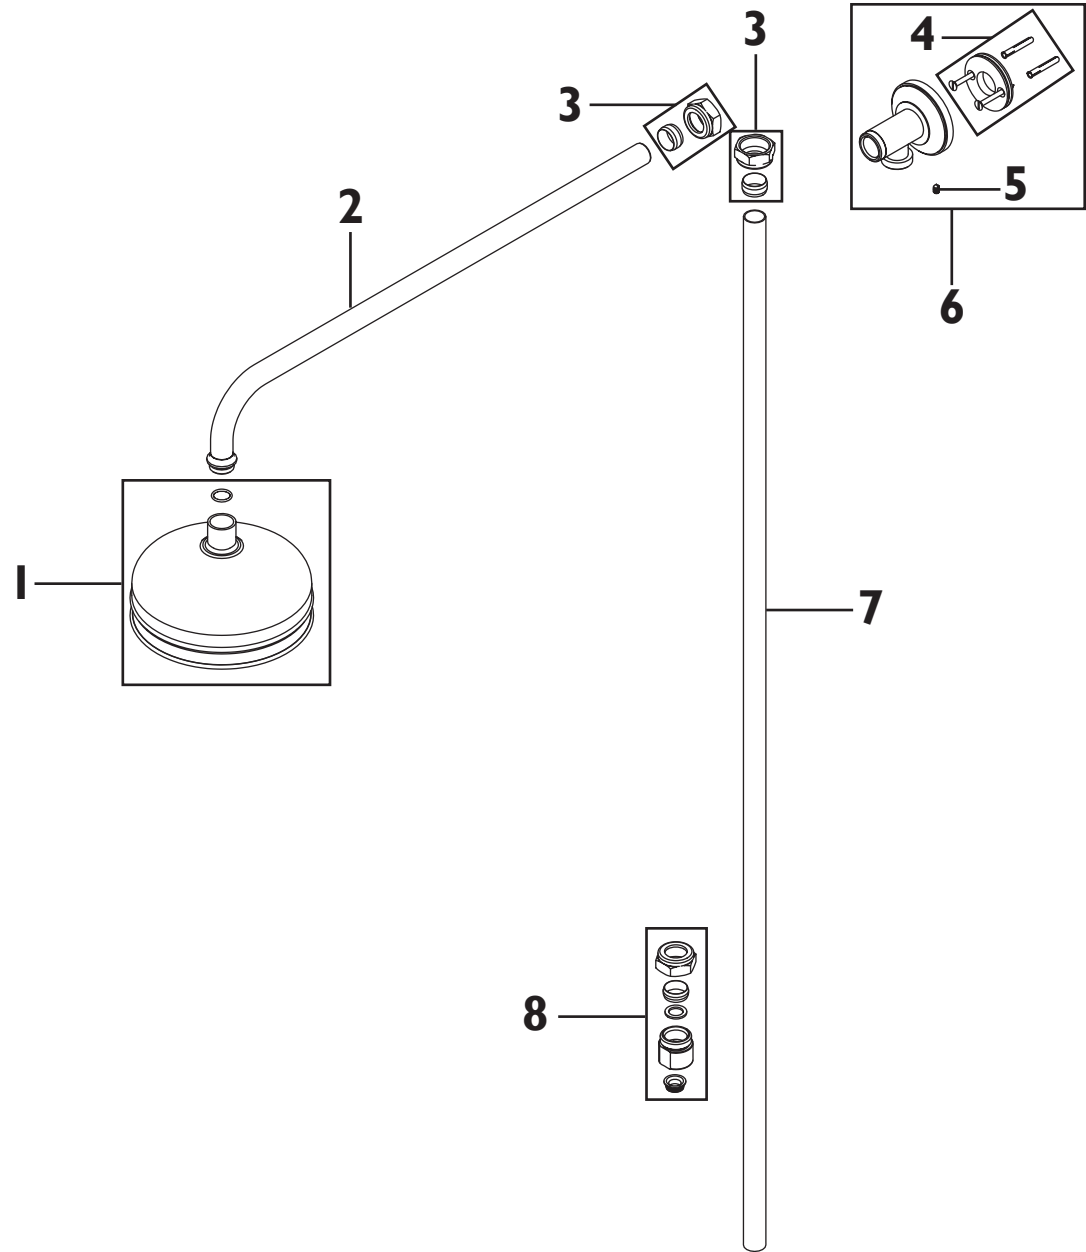

Product Code: ST_16

Revision: D3

1	Fixed Head
2	Wall Arm
3	Plated Nut & Olive
4	Fixing Kit
5	Grub Screw
6	Wall Bracket Assembly
7	Riser Rail
8	Nut & Olive with Adaptor