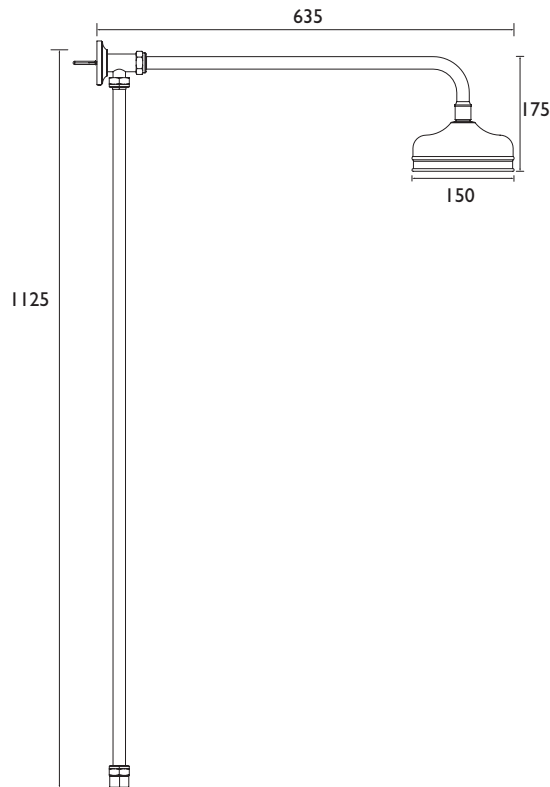

Features:

- Large 6" fixed head
- Available in a selection of finishes
- Brass Construction
- 5 Year Guarantee

Product Certifications:

Additional Information:

Specification

Main Construction Material:	Brass
Adjustable Bracket:	N/A
Shower Head Type:	6" Shower Rose
Maximum Hot Water Supply Temperature °C:	65
Maximum Static Pressure (Bar):	10
Plumbing System Suitability:	All - Ideally Balanced
Working Pressure Range:	Min. 0.2 Bar; Max. 5.0 Bar
Isolation Valve Included:	No
Riser Length:	1125 mm
Rub Clean Handset:	No
Mounting Type:	Wall Mounted
Inlet Connection:	G 1/2" BSP

Dimensions (measurements in mm)

Flow Rates (l/min)

System Pressure (bar)	0.2	0.5	1	2	3	5
Through Handset (mixed)		9.3	13.1	15	13.3	12.2