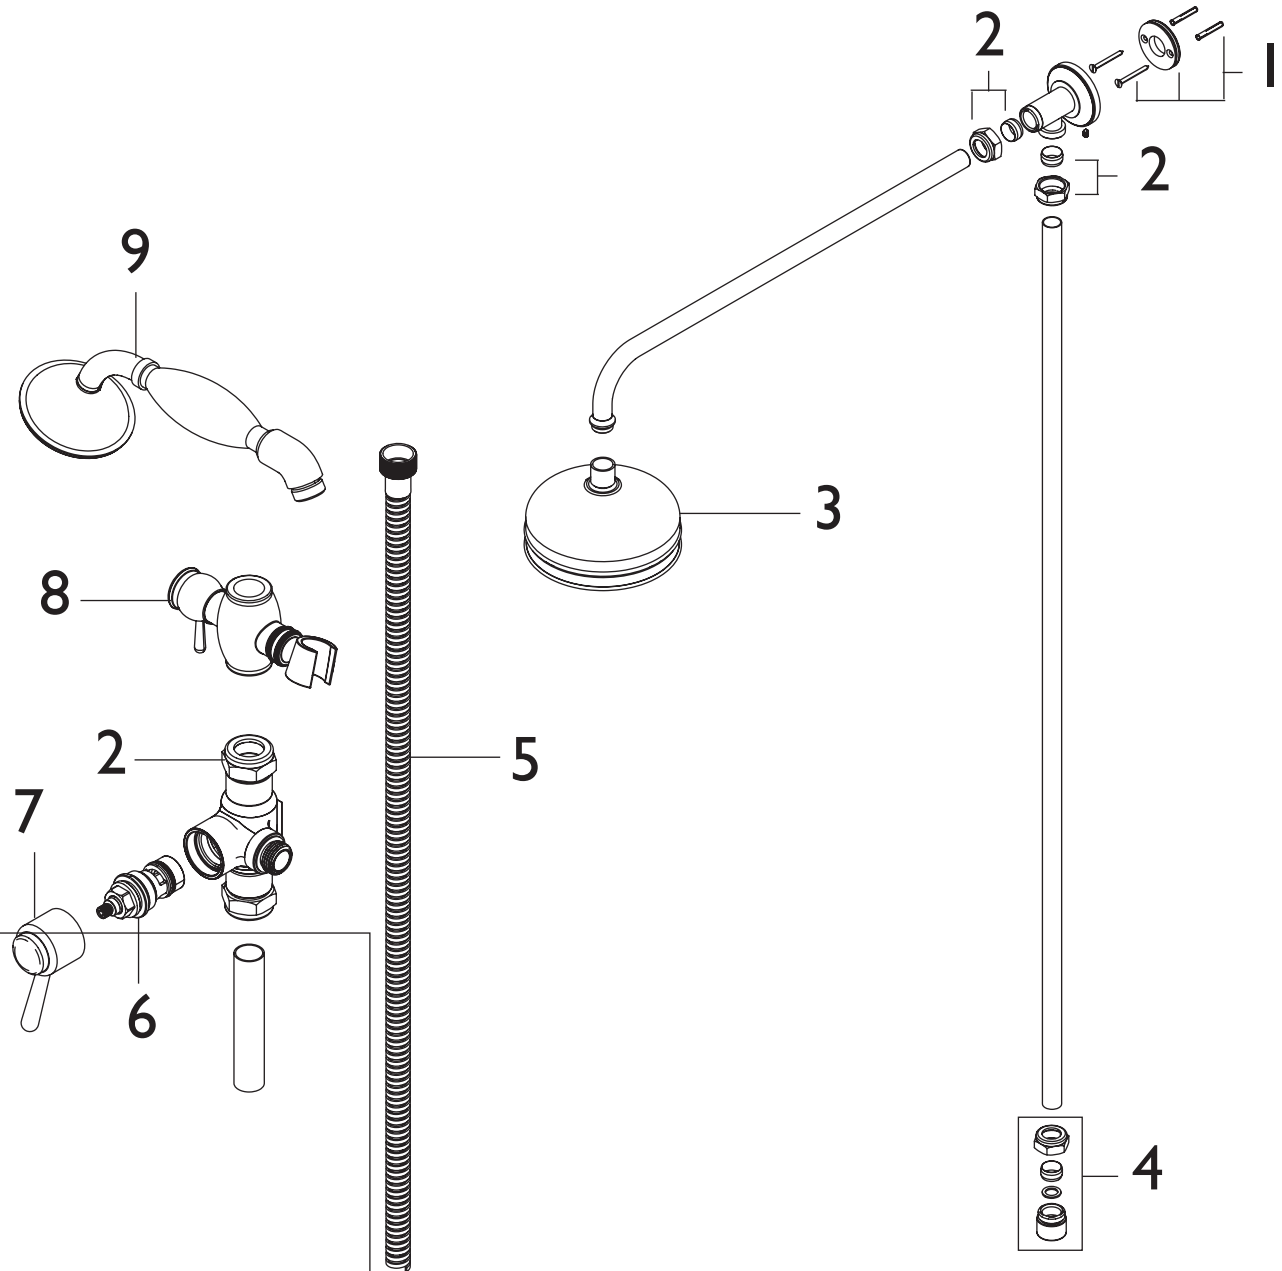

Product Code: STCI5 & STAI5

Revision: D2

1	Wall Bracket Fixing Kit
2	22mm Nut & Olive
3	Shower Rose
4	Nut, Olive & Connector
5	1.5m Hose
6	Diverter Cartridge
7	Diverter Handle
8	Handset Holder
9	Handset