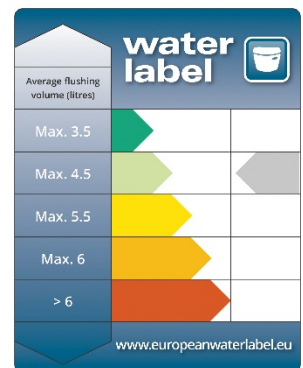

Technical Advice: For further information please call 0844 701 8503 or email technical@heritagebathrooms.com.

Guarantee: Lifetime Guarantee covering manufacturing faults.