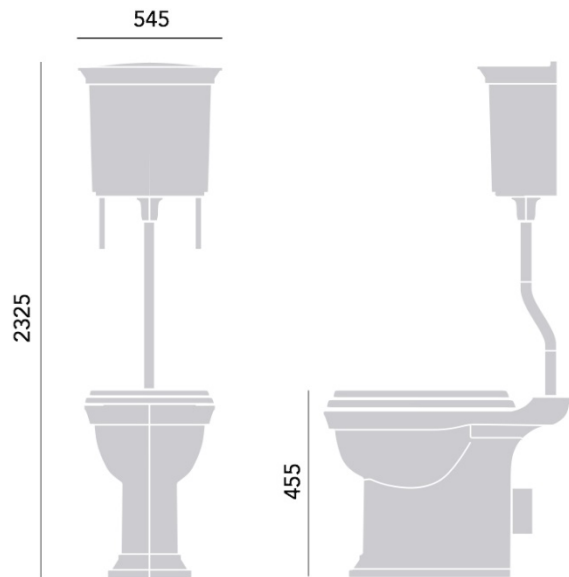

### High-Level WC & Cistern

### Product Specification

<b>Product Codes:</b>	PHPWC00 (Pan) PHPW02F (Cistern) CC03 (Chrome Flush Pack) CA03 (Vintage Gold Flush Pack) CKHPW00 (Coupling Kit)
<b>Finish:</b>	White
<b>Product Type:</b>	Classic
<b>Construction:</b>	Vitreous China
<b>Dimensions for Fitting:</b>	2325 (H) mm, 545 (W) mm, 455 (D) mm
<b>Flush Volume:</b>	6/4 Litres (Dual Flush)

### Additional Information

- Lifetime Guarantee
- Compatible with all Heritage WC Seats
- Use with High Level Flush Pack, which includes brackets and chain pull handle
- High Level Coupling Kit also available
- Fittings included with Cistern
- Shortening the length of the flush pipe may affect the efficiency of the flush
- Vitreous China Manufactured to: BS EN31  
BS 1188  
BS 3402