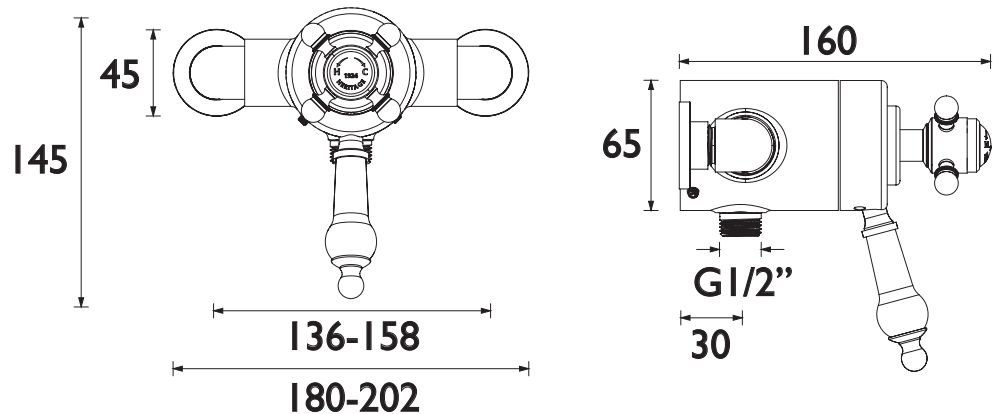

SHDAB02

HARTLEBURY Shower Range

Hartlebury Exposed Shower Valve with Bottom Outlet Connection Vintage Gold

Specification

Finish/Colour:	Gold Plated
Main Construction Material:	Brass
No of Controls:	1
Shower Type:	Exposed Concentric
Shower Head Type:	None
Shower Kit:	None
Valve/Cartridge Type:	Concentric Cartridge
Maximum Hot Water Supply Temperature °C:	65
Plumbing System Suitability:	Suitable for all plumbing systems
Minimum Dynamic Pressure (bar):	0.1
Maximum Dynamic Pressure (bar):	5
Maximum Static Pressure (bar):	10
Connection Inlet:	15mm Compression
Connection Outlet:	G 1/2"
Isolation Valve Included:	No
Check Valve Included:	Yes

Features:

- Optimised for UK market, designed to work at pressure range of 0.1 - 5.0bar
- Thermostatic temperature control and automatic stop prevent surges of hot or cold water
- Performance Flow to provide a drenching experience
- Adjustable inlet centres, allowing you to use existing pipework with centres measuring anything between 136mm and 158mm.

Product Certifications:

WRAS Certificate No: 2205916
WRAS Expiry Date: 31/07/2027

Dimensions (measurements in mm)

Additional Information:

Flow Rates (l/min)

System Pressure (bar)	0.1	0.5	1	2	3	5
Valve Only (mixed)	6.08	13.5	13.6	14.9	15.1	15.4