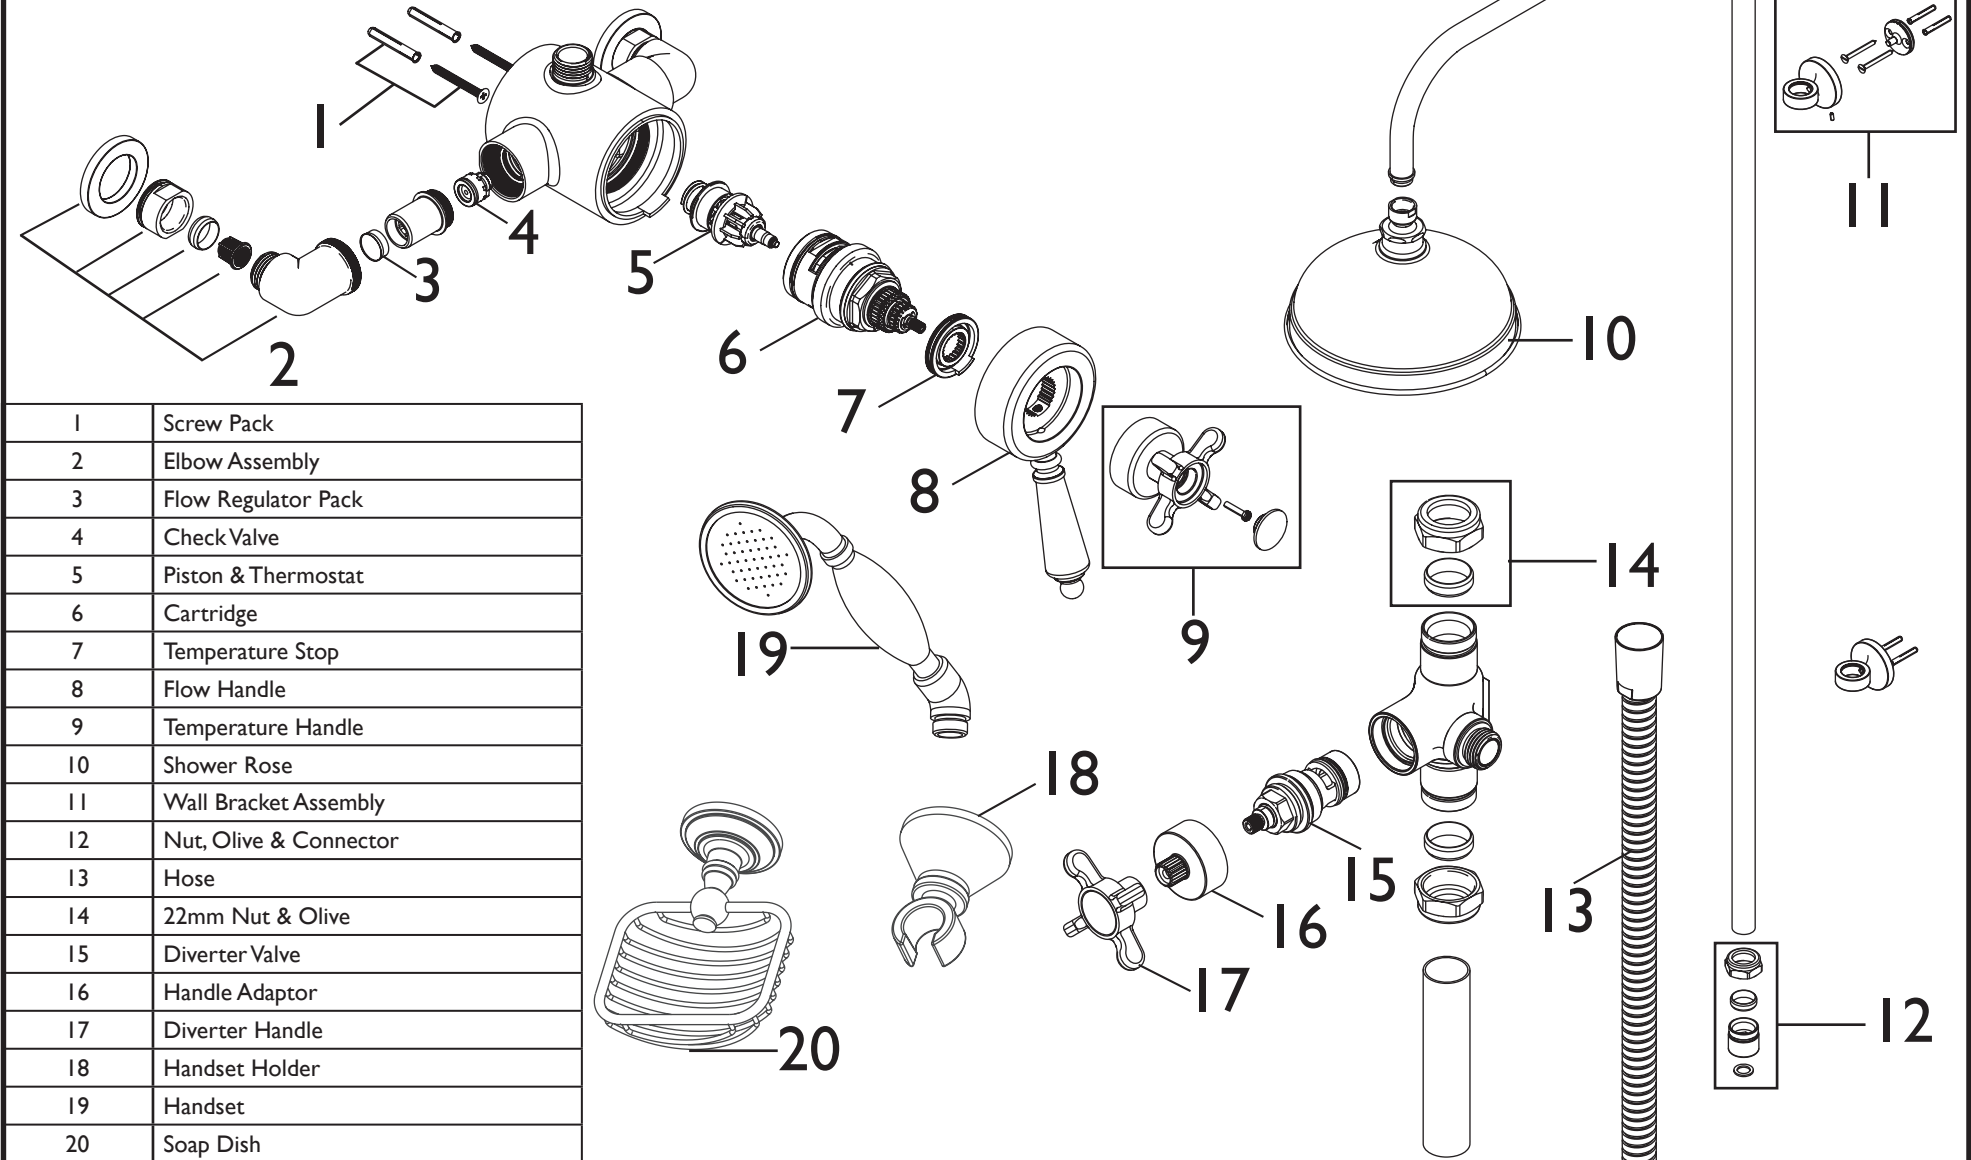

Product Code: AVEDUAL01

Revision: D2

1	Screw Pack
2	Elbow Assembly
3	Flow Regulator Pack
4	Check Valve
5	Piston & Thermostat
6	Cartridge
7	Temperature Stop
8	Flow Handle
9	Temperature Handle
10	Shower Rose
11	Wall Bracket Assembly
12	Nut, Olive & Connector
13	Hose
14	22mm Nut & Olive
15	Diverter Valve
16	Handle Adaptor
17	Diverter Handle
18	Handset Holder
19	Handset
20	Soap Dish