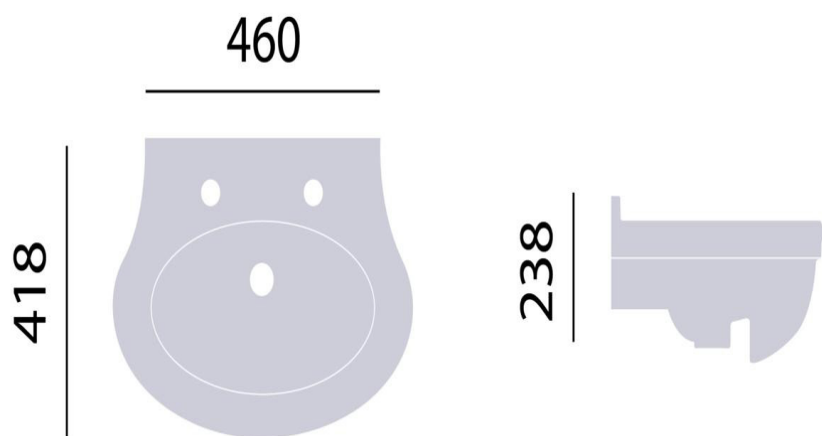

Claverton Semi Rec Basin 2TH

Product Specification

Product Code: PCLW36
Finish: White
Product Type: Sanitaryware

Latest Picture

All measurements in mm unless stated

Additional Information

- Classic Design

Guarantee: Lifetime Guarantee