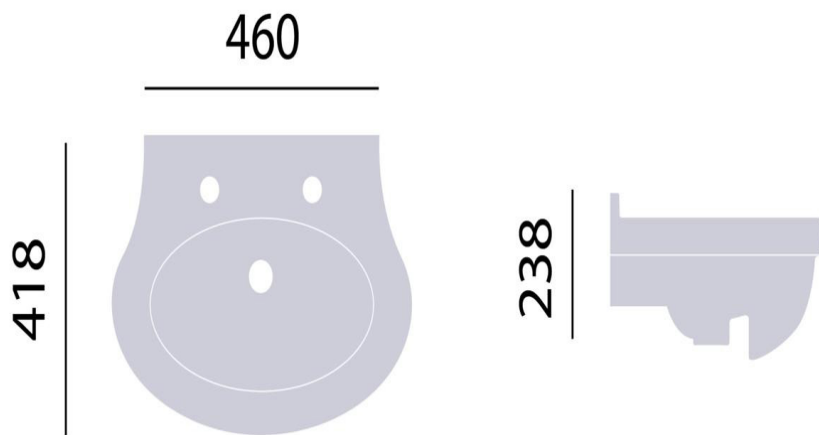

Claverton Semi Rec Basin ITH

Product Specification

Product Code: PCLW361
Finish: White
Product Type: Sanitaryware

Latest Picture

All measurements in mm unless stated

Additional Information

- Classic Design

Guarantee: Lifetime Guarantee