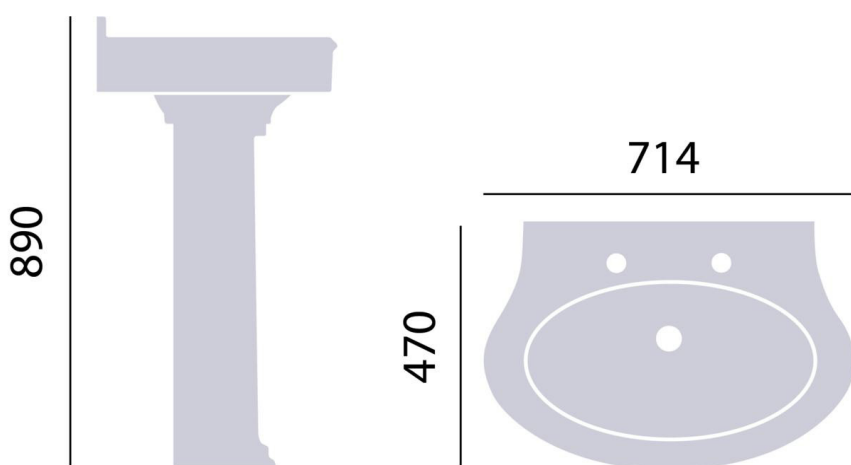

Claverton Pedestal

Product Specification

Product Code: PCLW09
Finish: White
Product Type: Sanitaryware

Latest Picture

All measurements in mm unless stated

Additional Information

- Classic Design

Guarantee: Lifetime Guarantee