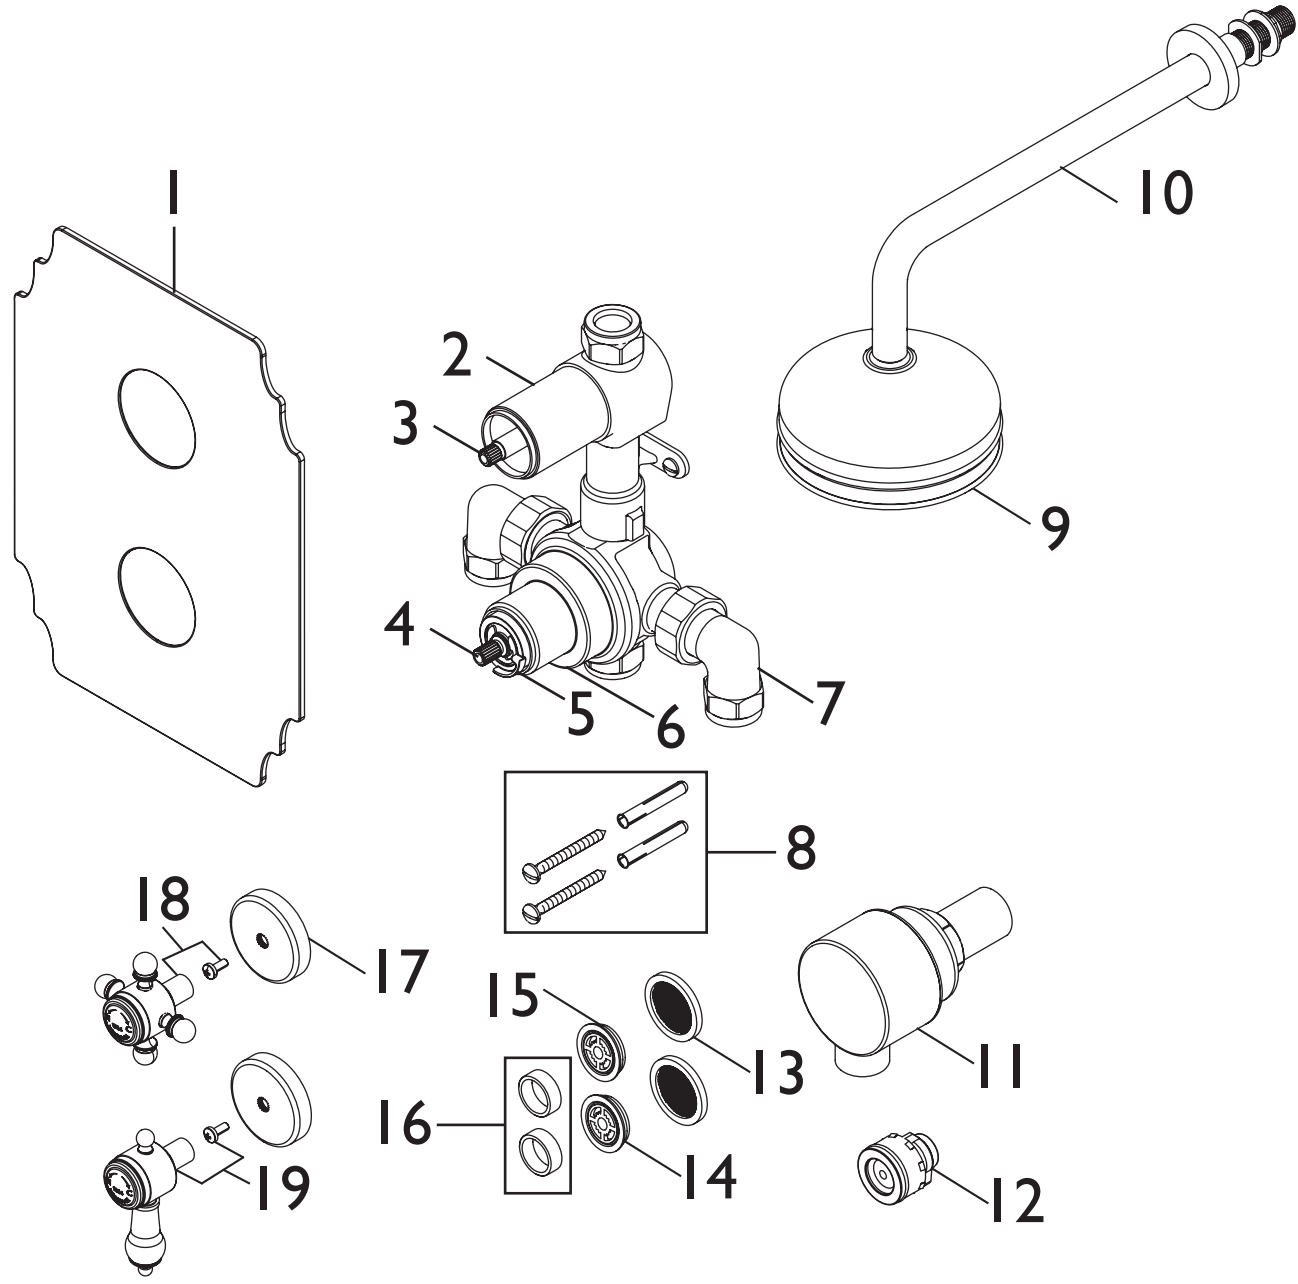

**Product Code:** SGDUAL01, SGDUAL02

**Revision:** D2

1	Concealing Plate
2	Flow Shroud
3	3/4" Ceramic Disc Valve
4	Thermostatic Cartridge
5	Temperature Stop
6	Temperature Shroud
7	Elbow Assembly
8	Screw Pack
9	Shower Rose
10	Shower Arm
11	Wall Outlet
12	Check Valve
13	Filter
14	5lpm Flow Limiter
15	7lpm Flow Limiter
16	Inserts (Pair)
17	Handle Adaptor
18	Flow Handle
19	Temperature Handle