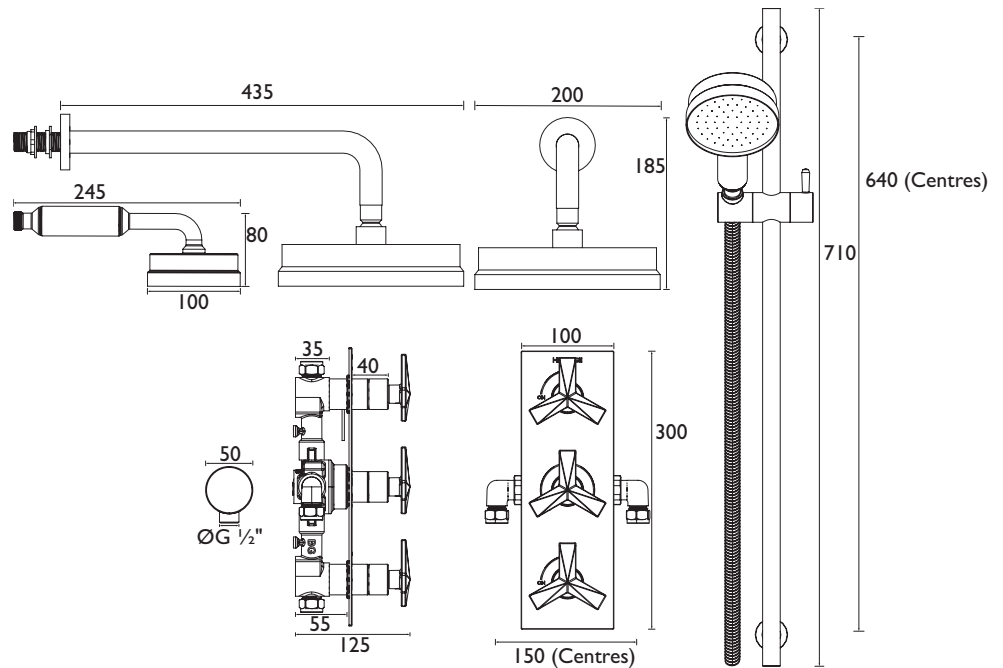

Features:

- Hemsby Recessed Shower with Deluxe Fixed Head and Flexible Kit, Rose Gold
- Optimised for UK market, designed to work at pressure range of 0.2 - 5.0bar
- Thermostatic temperature control and automatic stop prevent surges of hot or cold water
- Performance Flow to provide a drenching experience
- Smallest recessed valve on the market, will fit into a 35mm cavity space
- Extra large 8" shower rose, deluxe 4" handset and hose outlet included
- Ceramic disc - for smooth operation and added durability
- Recessed

Product Certifications:

Additional Information:

Specification

Main Construction Material:	Brass
No of Controls:	3
Shower Type:	Recessed Thermostatic Shower
Shower Head Type:	8" Rose Shower & Deluxe Handset
Handle Type:	Crosshead
Valve/Cartridge Type:	Thermostatic Cartridge
Maximum Hot Water Supply Temperature °C:	65
Maximum Static Pressure: (bar)	10
Plumbing System Suitability:	All - Ideally Balanced
Working Pressure Range:	Min. 0.2 Bar, Max. 5.0 Bar
Connection Inlet:	15mm Compression
Connection Outlet:	15mm Compression & G 1/2"
Isolation Valve Included:	No
Check Valve Included:	Yes

Dimensions (measurements in mm)

Flow Rates (l/min)

System Pressure (bar)	0.2	0.5	1	2	3	5
Through Handset (mixed)	6.9	12.8	19	27.6	33.8	43.64