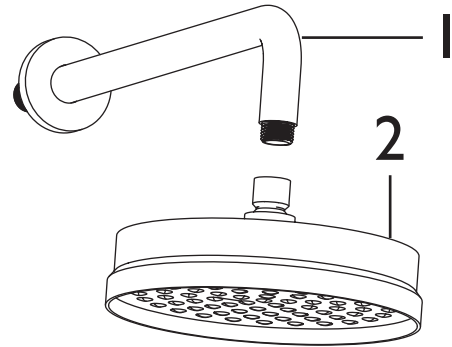

**Product Code:** SLYCGDUAL01

**Revision:** D1

1	Shower Arm
2	Shower Rose
3	Riser Rail Assembly
4	Handset
5	Hose
6	Elbow Assembly
7	Wall Outlet
8	Flow Regulator Pack
9	Screw Pack
10	Check Valve
11	Filter
12	Inserts (Pair)
13	Temperature Stop
14	Thermostatic Cartridge
15	3/4" Ceramic Disc Valve
16	Concealing Plate
17	Handle Assembly
18	Temperature Shroud
19	Flow Shroud