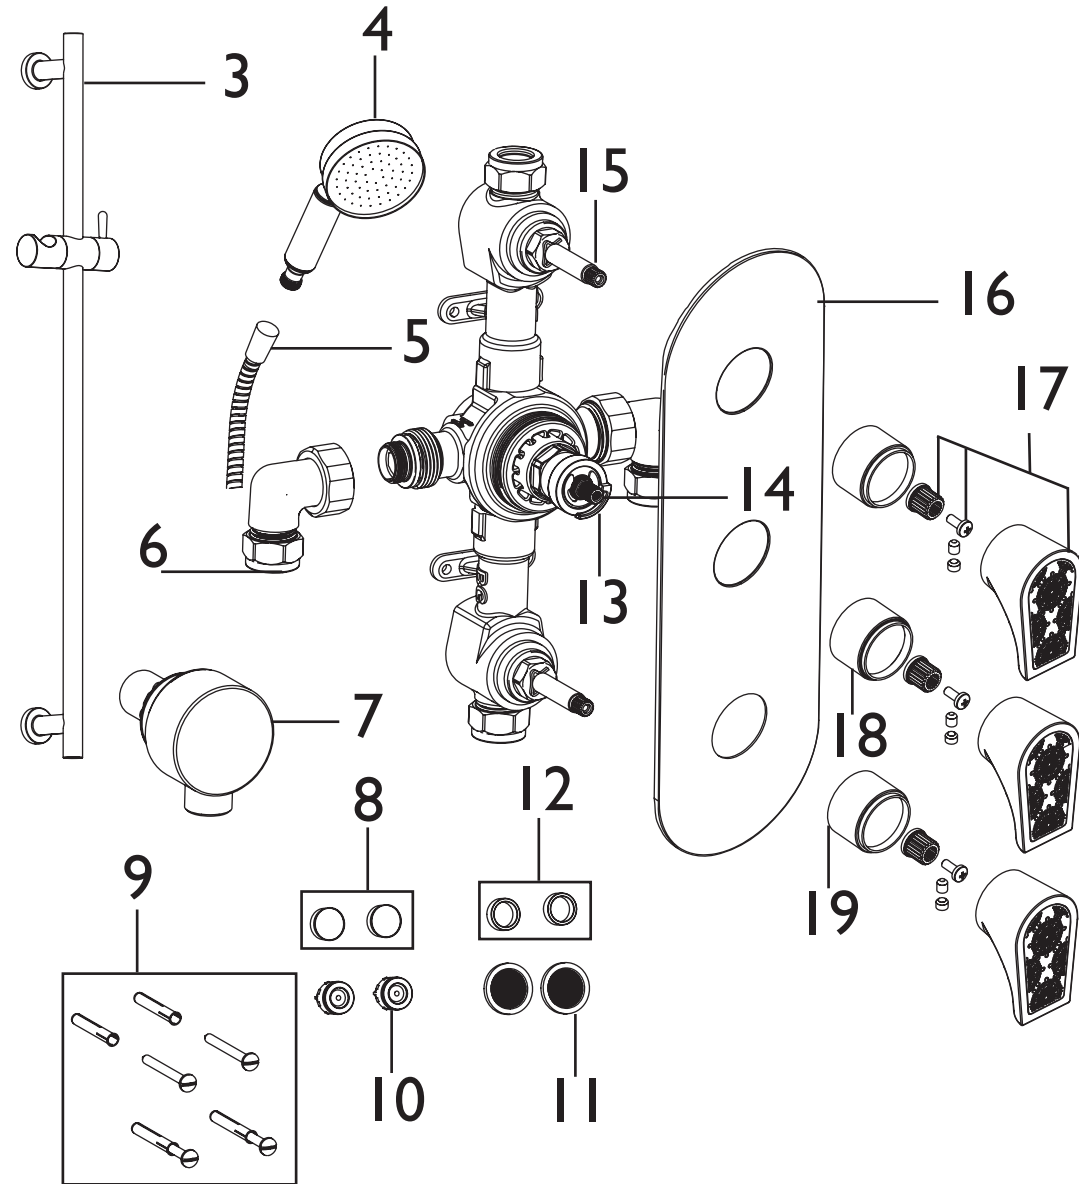

**Product Code:** SLYCGDUAL01

**Revision:** D1

1	Shower Arm
2	Shower Rose
3	Riser Rail Assembly
4	Handset
5	Hose
6	Elbow Assembly
7	Wall Outlet
8	Flow Regulator Pack
9	Screw Pack
10	Check Valve
11	Filter
12	Inserts (Pair)
13	Temperature Stop
14	Thermostatic Cartridge
15	3/4" Ceramic Disc Valve
16	Concealing Plate
17	Handle Assembly
18	Temperature Shroud
19	Flow Shroud