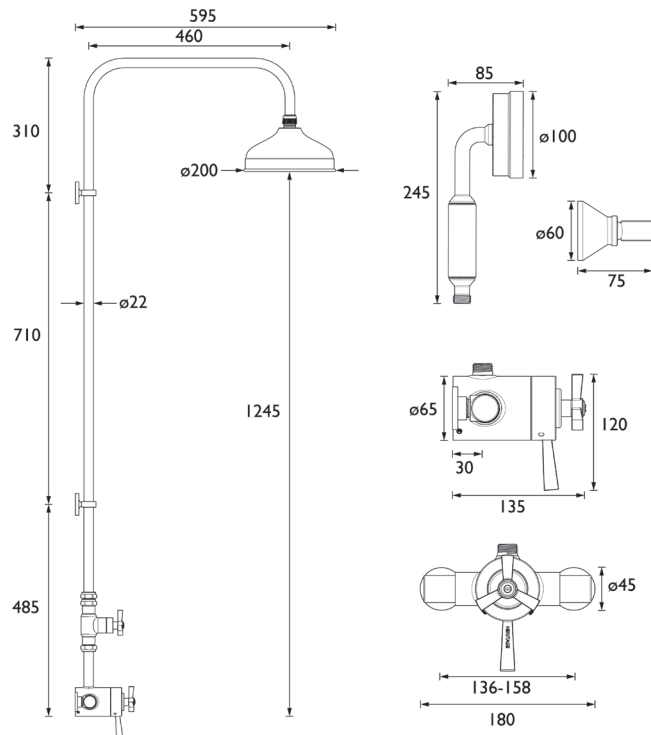

SGRDMOPDUAL01

GRACECHURCH Shower Range Gracechurch Exposed Shower with Mother of Pearl Handles Deluxe Fixed Riser Kit & Diverter to Handset Chrome

Specification

| | |
|--|---|
| Finish/Colour: | Chrome Plated |
| Main Construction Material: | Brass |
| No of Controls: | 3 |
| Shower Type: | Exposed Concentric Valve |
| Shower Head Type: | Fixed Head with Swivel |
| Shower Kit: | Rigid Riser with Diverter |
| Valve/Cartridge Type: | Thermostatic Cartridge |
| Maximum Hot Water Supply Temperature °C: | 65 |
| Plumbing System Suitability: | Suitable for all plumbing systems, ideally balanced |
| Minimum Dynamic Pressure (bar): | 0.1 |
| Maximum Dynamic Pressure (bar): | 5 |
| Maximum Static Pressure (bar): | 10 |
| Connection Inlet: | 15mm Compression |
| Connection Outlet: | G 1/2" |
| Isolation Valve Included: | No |
| Check Valve Included: | Yes |

Features:

- Optimised for UK market, designed to work at pressure range of 0.1 - 5.0bar
- Thermostatic temperature control and automatic stop prevent surges of hot or cold water
- Performance Flow to provide a drenching experience
- Adjustable inlet centres, allowing you to use existing pipework with centres measuring anything between 136mm and 158mm.
- Extra-large 8" shower rose, deluxe 4" handset and soap basket included

Product Certifications:

Additional Information:

Dimensions (measurements in mm)

Flow Rates (l/min)

| System Pressure (bar) | 0.2 | 0.5 | 1 | 2 | 3 | 5 |
|----------------------------|-----|-----|------|------|------|------|
| Through Handset (mixed) | 4.1 | 8 | 11.9 | 14.4 | 15.6 | 15.8 |
| Through Fixed Head (mixed) | 5 | 8.6 | 12.7 | 14.7 | 15.5 | 16.1 |