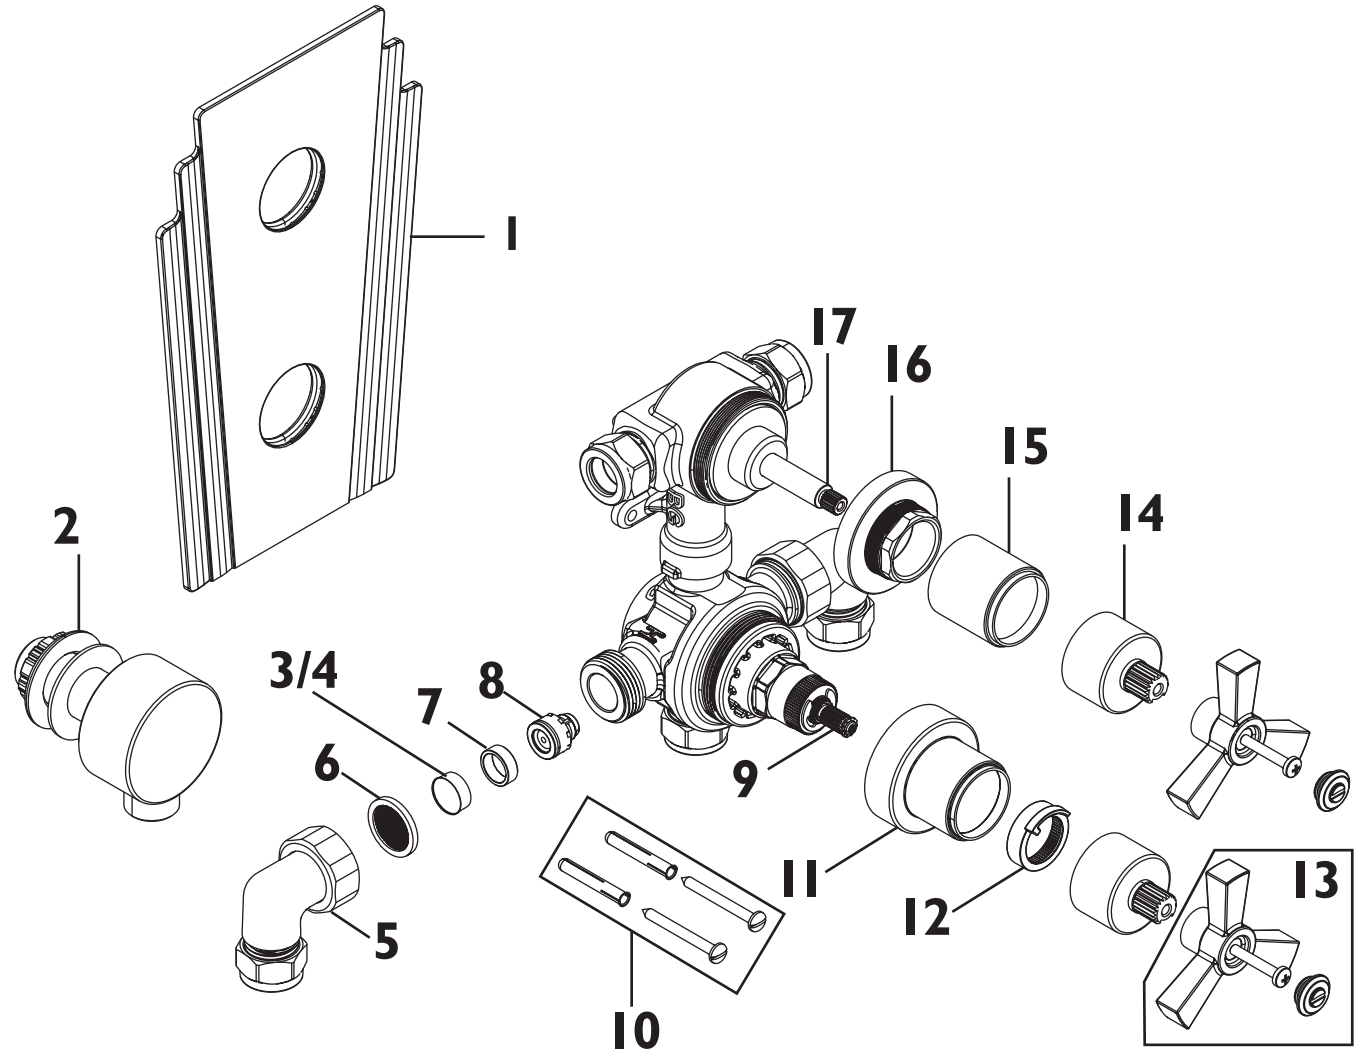

Product Code: SGRDDUAL03

Revision: D3

1	Concealing Plate
2	Wall Outlet
3	5lpm Flow Limiter
4	7lpm Flow Limiter
5	Elbow Assembly
6	Filter
7	Inserts
8	1/2" Check Valve
9	Thermostatic Cartridge
10	Fixing Kit
11	Temperature Shroud
12	Temperature Stop
13	Handle Assembly
14	Handle Adaptor
15	Flow Shroud
16	Diverter Retaining Nut
17	Diverter Cartridge
18	Shower Arm
19	200mm Fixed Head
20	Riser Rail Kit
21	5ft Cone to Nut Hose
22	Handset