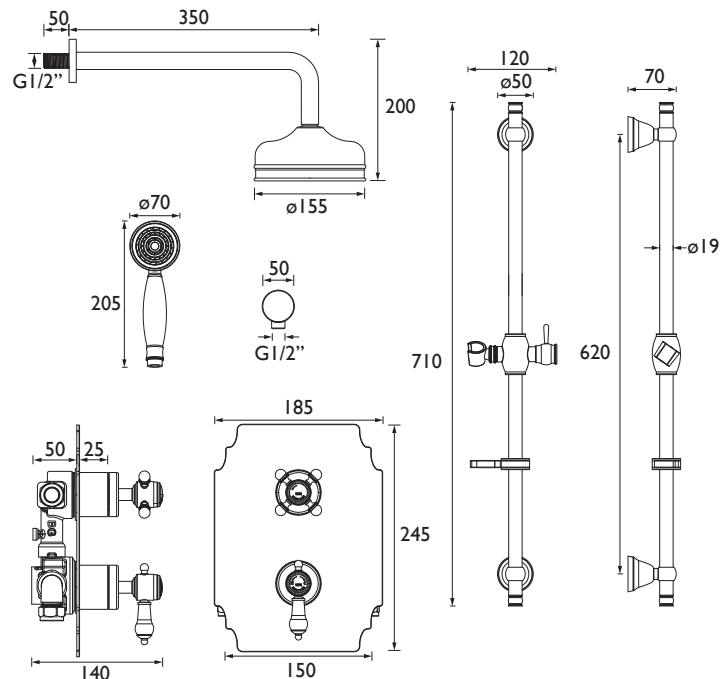

## GLASTONBRY Shower Range

Glastonbury Recessed Thermostatic Dual Control Shower Valve with Premium Fixed Head and Flexible Riser Kits Chrome

### Specification

|  |   |
|--|---|
| Finish/Colour:                           | Chrome Plated                                       |
| Main Construction Material:              | Brass   |
| No of Controls:                          | 2   |
| Shower Type:                             | Recessed Dual Control                               |
| Shower Head Type:                        | Fixed Head & Single Function Handset                |
| Shower Kit:                              | Rigid Riser with Fixed Head                         |
| Valve/Cartridge Type:                    | 40mm Diverter Cartridge                             |
| Maximum Hot Water Supply Temperature °C: | 65  |
| Plumbing System Suitability:             | Suitable for all plumbing systems, ideally balanced |
| Minimum Dynamic Pressure (bar):          | 0.2   |
| Maximum Dynamic Pressure (bar):          | 5   |
| Maximum Static Pressure (bar):           | 10  |
| Connection Inlet:                        | 15mm Compression                                    |
| Connection Outlet:                       | G 1/2"  |
| Isolation Valve Included:                | No  |
| Check Valve Included:                    | Yes   |

### Features:

- Optimised for UK market, designed to work at pressure range of 0.2 - 5.0bar
- Thermostatic temperature control and automatic stop prevent surges of hot or cold water
- Performance Flow to provide a drenching experience
- Smallest recessed valve on the market, will fit into a 35mm cavity space
- Large 6" shower rose, premium handset and hose outlet included

### Dimensions (measurements in mm)