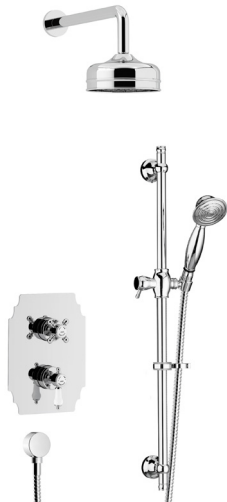

## GLASTONBRY Shower Range

Glastonbury Recessed Thermostatic Dual Control Shower Valve with Premium Fixed Head and Flexible Riser Kits Chrome

### Specification

|  |   |
|--|---|
| Finish/Colour:                           | Chrome Plated                                       |
| Main Construction Material:              | Brass   |
| No of Controls:                          | 2   |
| Shower Type:                             | Recessed Dual Control                               |
| Shower Head Type:                        | Fixed Head & Single Function Handset                |
| Shower Kit:                              | Rigid Riser with Fixed Head                         |
| Valve/Cartridge Type:                    | 40mm Diverter Cartridge                             |
| Maximum Hot Water Supply Temperature °C: | 65  |
| Plumbing System Suitability:             | Suitable for all plumbing systems, ideally balanced |
| Minimum Dynamic Pressure (bar):          | 0.2   |
| Maximum Dynamic Pressure (bar):          | 5   |
| Maximum Static Pressure (bar):           | 10  |
| Connection Inlet:                        | 15mm Compression                                    |
| Connection Outlet:                       | G 1/2"  |
| Isolation Valve Included:                | No  |
| Check Valve Included:                    | Yes   |

### Features:

- Optimised for UK market, designed to work at pressure range of 0.2 - 5.0bar
- Thermostatic temperature control and automatic stop prevent surges of hot or cold water
- Performance Flow to provide a drenching experience
- Smallest recessed valve on the market, will fit into a 35mm cavity space
- Large 6" shower rose, premium handset and hose outlet included