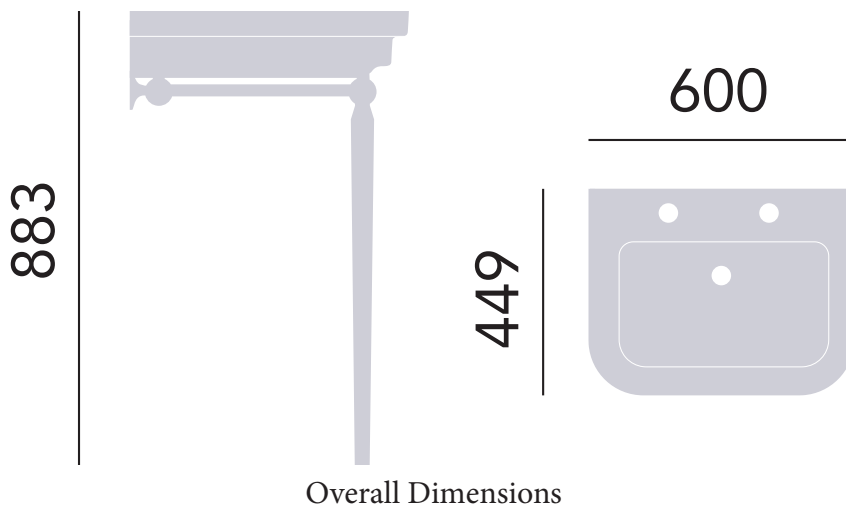

Abingdon Wynwood Washstand Chrome

Product Specification

Product Code: WSABWYN
Finish: Chrome Plated
Product Type: Furniture

Basin not included

Additional Information

- Glass Shelf Available (WGABWYN)
- Towel Rail Available (WTABUNI)
- Basin Required: PWYW051 (1 hole), PWYW05 (2 hole) or PWYW053 (3 hole)
- Tested to EN:14688 (Load Test)