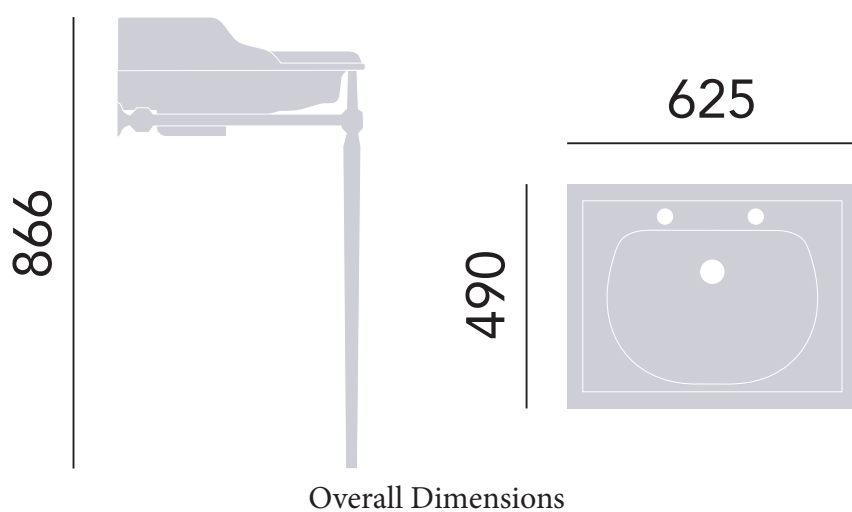

Abingdon Dorchester Washstand Chrome

Product Specification

Product Code: WSABDOR
Finish: Chrome Plated
Product Type: Furniture

Basin not included

Additional Information

- Glass Shelf Available (WGABDOR)
- Towel Rail Available (WTABUNI)
- Basin Required: PVEW05 (2 Hole) or PVEW053 (3 hole)
- Tested to EN:14688 (Load Test)