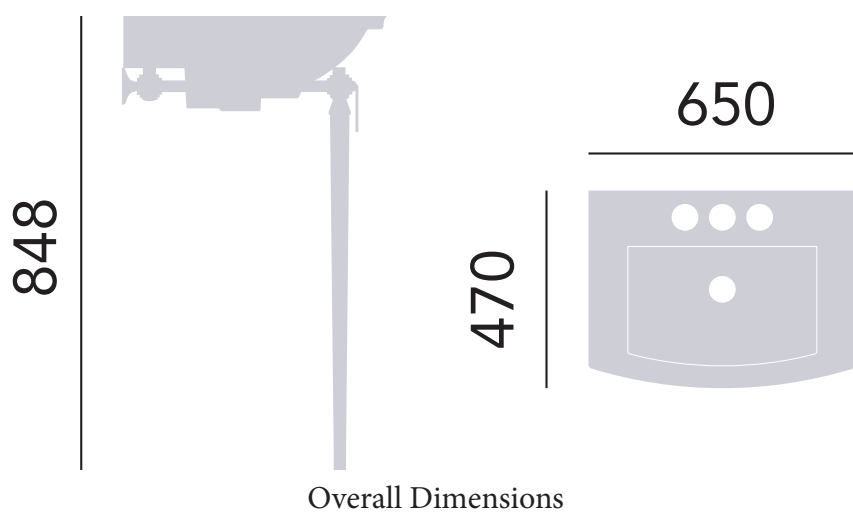

Abingdon Blenheim Washstand Chrome

Product Specification

Product Code: WSABBLE
Finish: Chrome Plated
Product Type: Furniture

Basin not included

Additional Information

- Glass Shelf Available (WGABBLE)
- Towel Rail Available (WTABUNI)
- Basin Required: PHPW061 (1 hole), PHPW06 (2 hole) or PHP063 (3 hole)
- Tested to EN:14688 (Load Test)