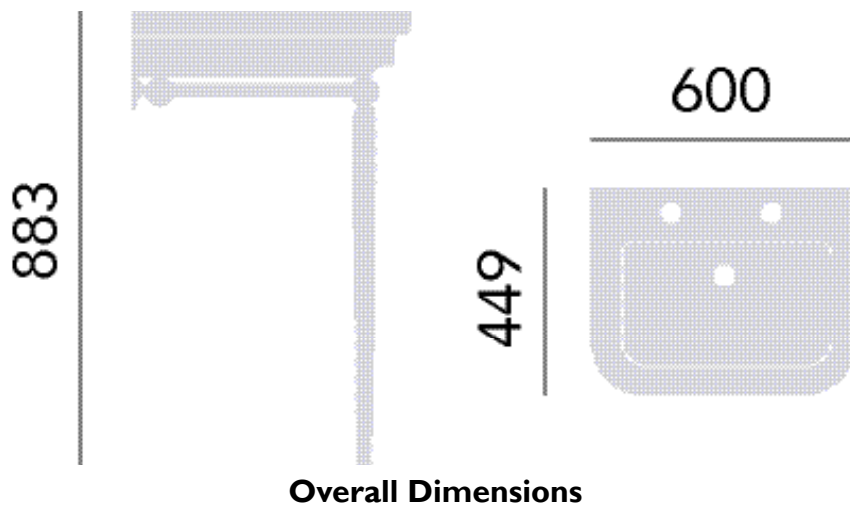

Abingdon Glass Shelf for Victoria Washstand

Product Specification

Product Code: WGABVIC
Finish: Chrome Plated
Product Type: Furniture

Basin not included

Additional Information

- Designed to fit the Abingdon Victoria Washstand (WSABVIC)
- Towel Rail Available (WTABUNI)