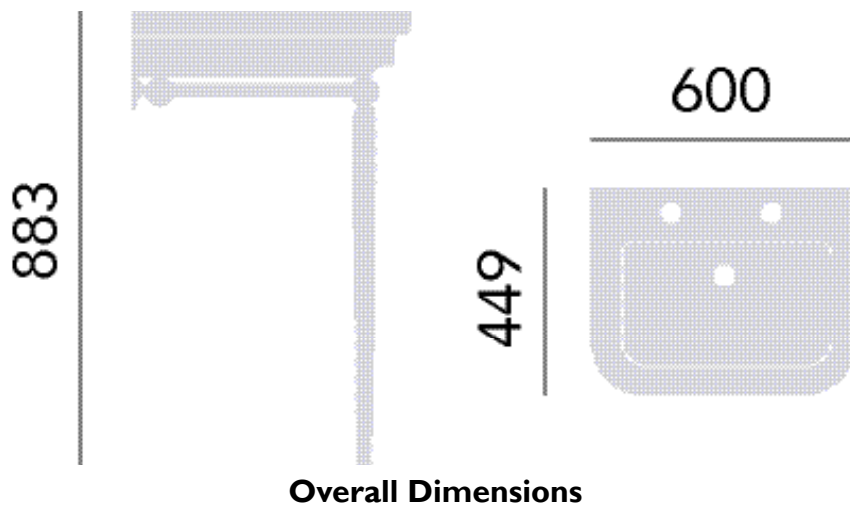

Abingdon Glass Shelf for Dorchester Washstand

Product Specification

Product Code: WGABDOR
Finish: Chrome Plated
Product Type: Furniture

Basin not included

Additional Information

- Designed to fit the Abingdon Dorchester Washstand (WSABDOR)
- Towel Rail Available (WTABUNI)