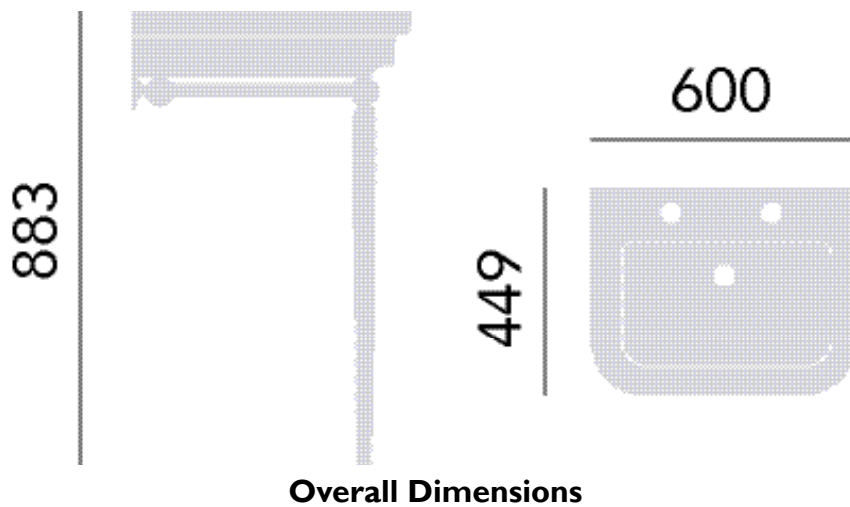

Abingdon Glass Shelf for Blenheim Washstand

Product Specification

Product Code: WGABBLE
Finish: Chrome Plated
Product Type: Furniture

Basin not included

Additional Information

- Designed to fit the Abingdon Blenheim Washstand (WSABBLE)
- Towel Rail Available (WTABUNI)
- Limited Edition Rose Gold Finish also available (WSABBLERG & WGABBLERG)