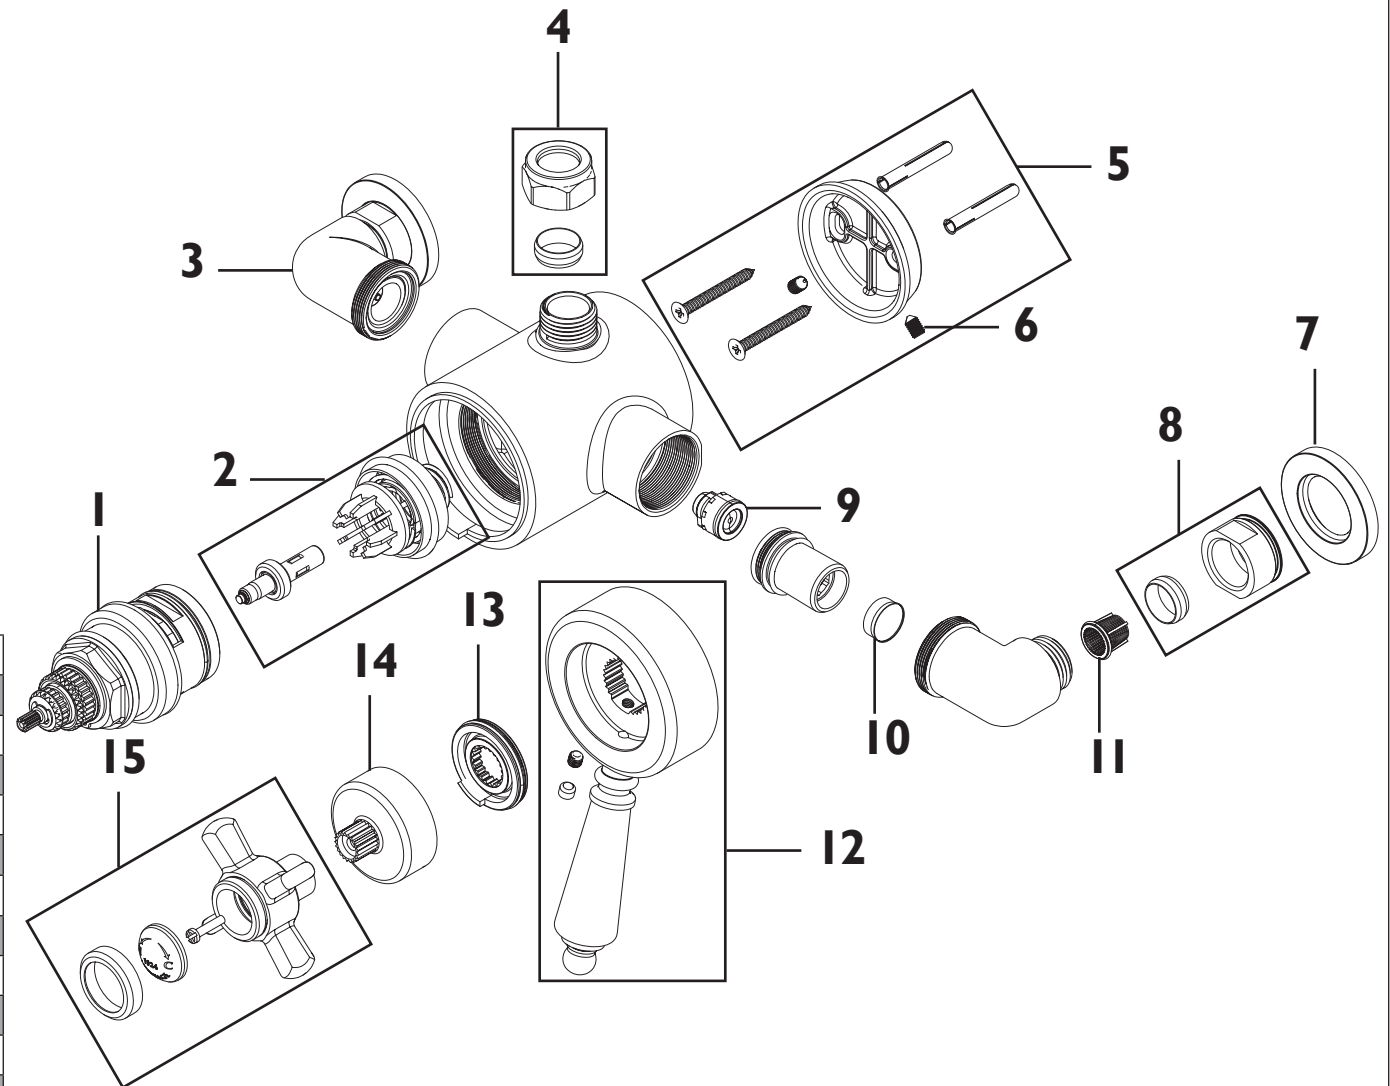

Product Code: SD_T06 RANGE

Revision: D3

1	Thermostatic Cartridge
2	Thermostat & Piston Assembly
3	Elbow Assembly (Pair)
4	Outlet Nut & Olive
5	Backplate and Fixings
6	Grub Screw (Pair)
7	Plinth
8	Elbow Nut & Olive
9	Check Valve
10	8lpm Flow Limiter
11	Filter
12	Flow Handle
13	Temperature Stop
14	Handle Adaptor
15	Temperature Handle