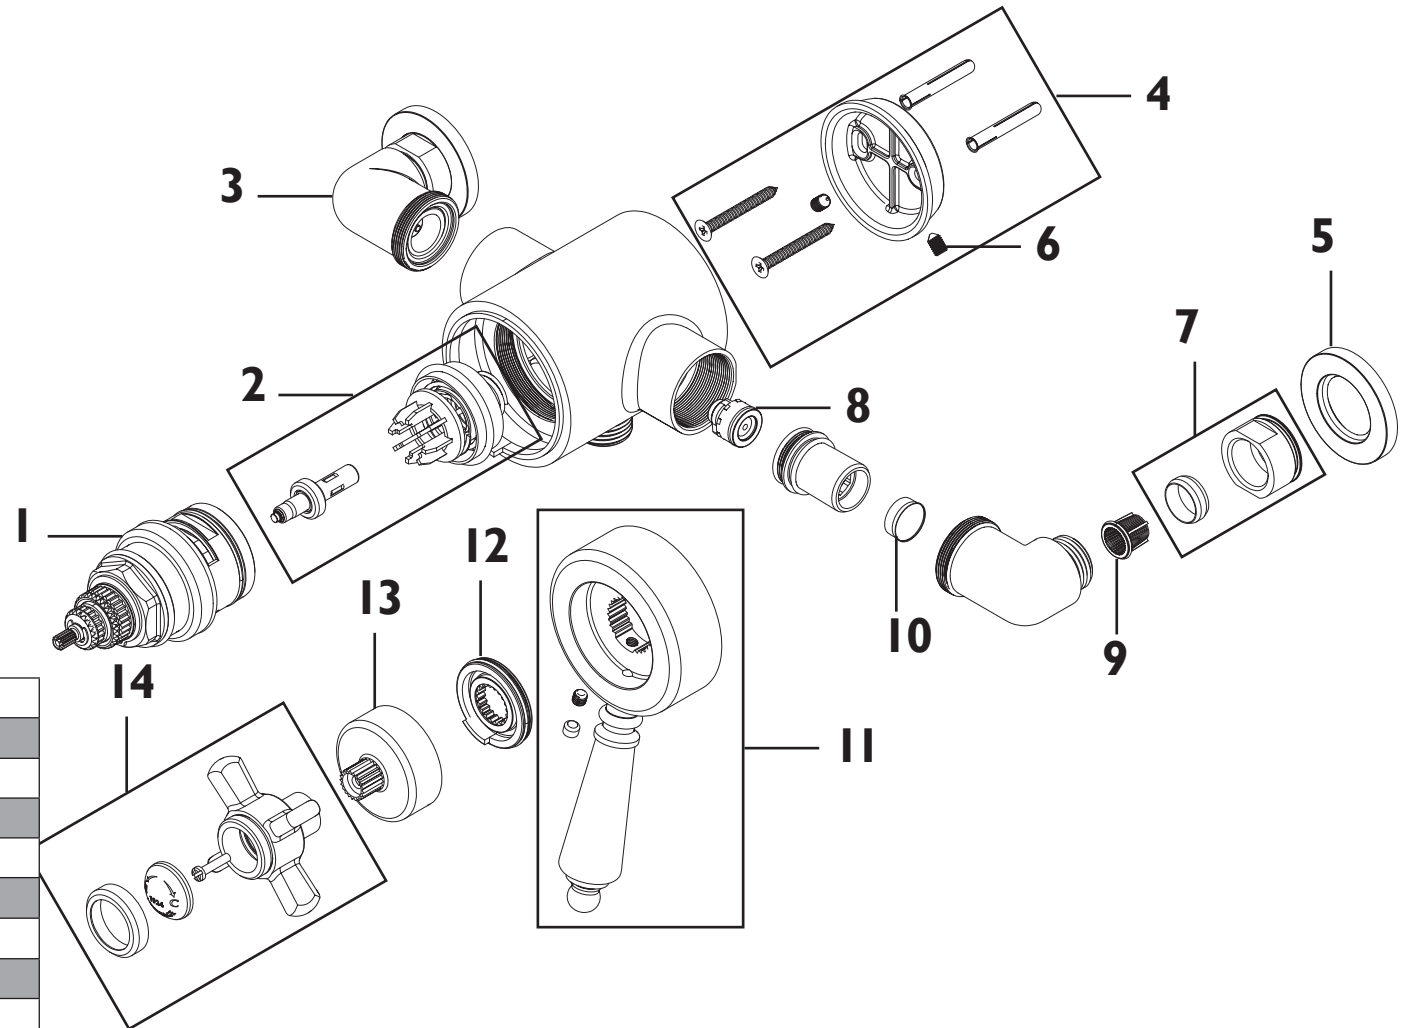

**Product Code: SD\_B06 RANGE**

**Revision: D3**

1	Thermostatic Cartridge
2	Thermostat & Piston Assembly
3	Elbow Assembly (Pair)
4	Backplate and Fixings
5	Plinth
6	Grub Screw (Pair)
7	Nut & Olive
8	Check Valve
9	Filter
10	8lpm Flow Limiter
11	Flow Handle
12	Temperature Stop
13	Handle Adaptor
14	Temperature Handle