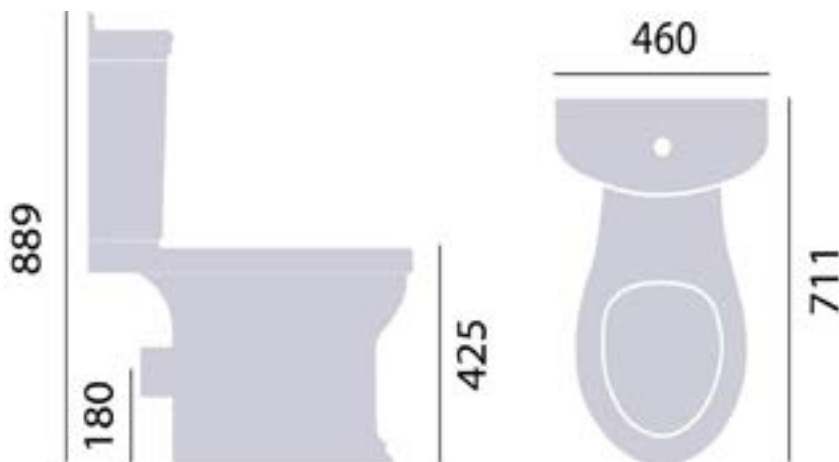

Claverton CC Std Height Pan

Product Specification

Product Code: PCLW00
Finish: White
Product Type: Sanitaryware
Flush Capacity: 4.5 Litres

Latest Picture

All measurements in mm unless stated

Additional Information