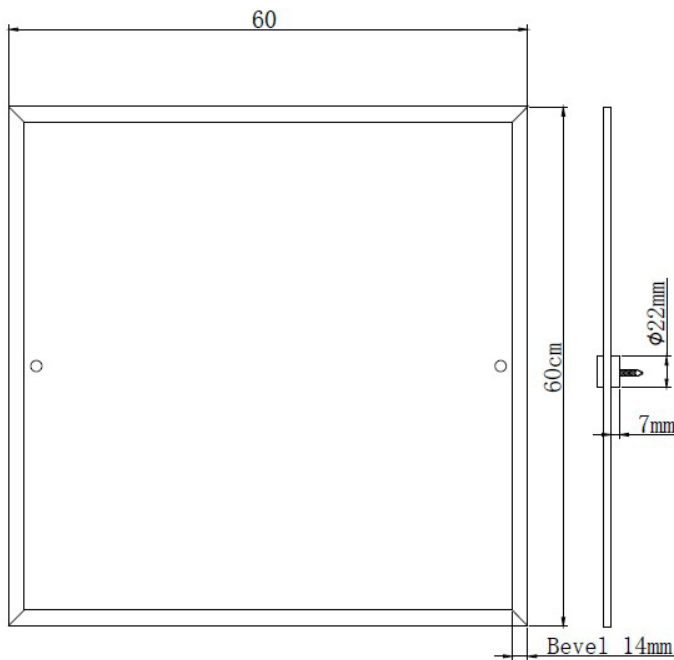

### Harlesden Square 600x600mm Mirror Chrome

#### Product Specification

**Product Code:** MHDSQC  
**Finish:** Chrome Plated  
**Product Type:** Bathroom Accessories