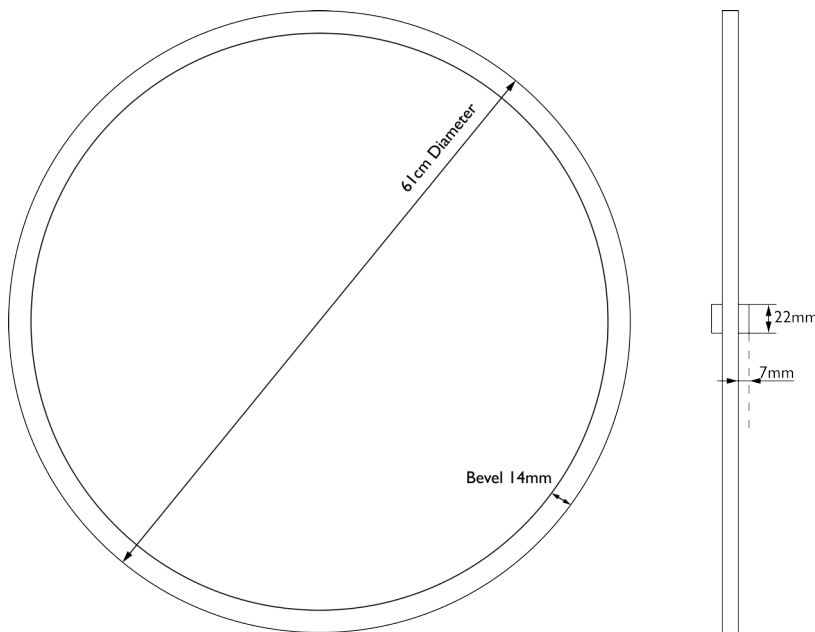

### Harlesden Round 610mm Mirror Chrome

#### Product Specification

**Product Code:** MHDRDC  
**Finish:** Chrome Plated  
**Product Type:** Bathroom Accessories